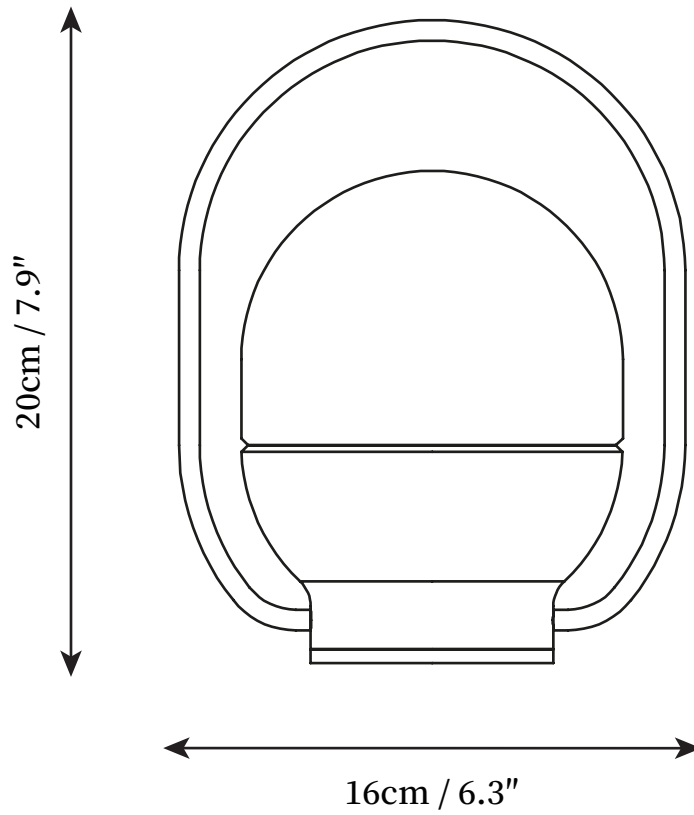

SPECIFICATION SHEET

SPECIFICATION DETAILS

*For custom options, consult factory for details

Fixture Dimensions	D 6.3" x H 7.9"
Light source	Integrated LED
Wattage	5W
Voltage	AC 110-240V
Color Temperature	3000k
CRI(Ra)	80CRI
Mounting	Table
Driver Required	Yes
Optional Color Temps	Warm Light (3000K), Neutral Light (4500K), Cool Light (6000K).
LED Rated Life	30000hours
Dimming	Dimming is not supported
Finishes	Black, White
Shade Details	White
Material	Glass, Iron, Metal
Wire Length	59"
Wire Type	Wire with switch plug