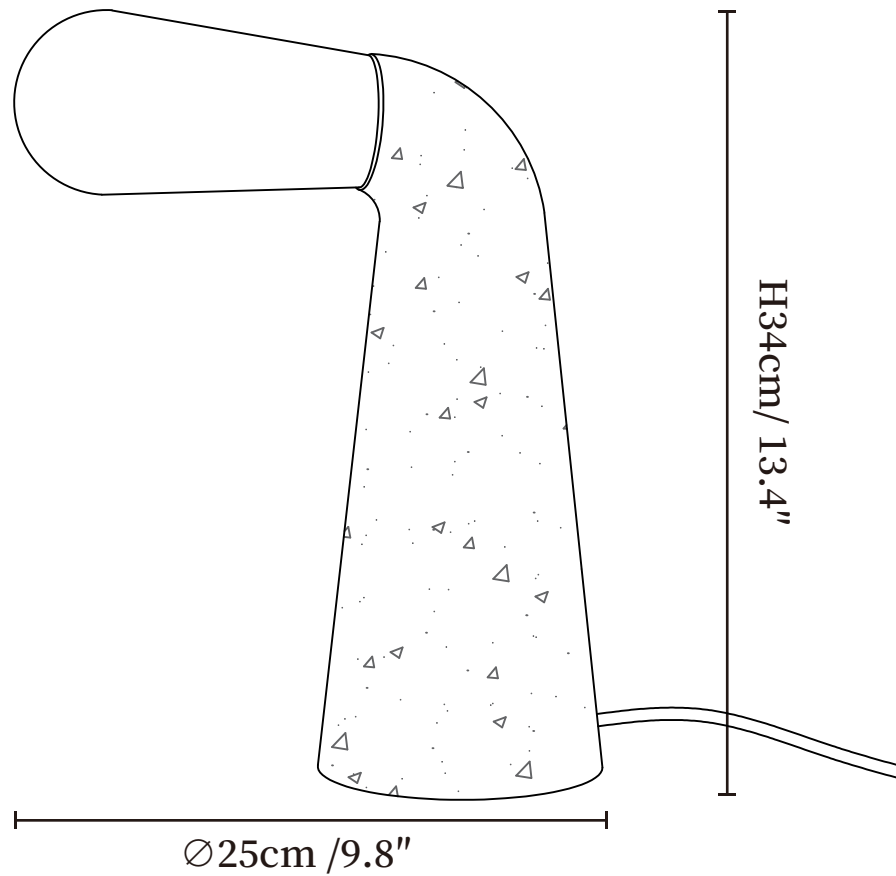

SPECIFICATION SHEET

SPECIFICATION DETAILS

*For custom options, consult factory for details

Fixture Dimensions	Ø 9.8" x H 13.4"
Light source	G9 (bulb not included)
Wattage	MAX 40W incandescent bulb or LED equivalent.
Voltage	AC 110-240V
Dimming	Compatible with dimmable bulbs (bulb not included)
Control method	In line ON / OFF switch.
Finishes	Yellow Travertine.
Shade Details	White.
Material	Yellow Travertine, Fabric.
Cord Length	Supplied with switched plug cord, length ~59" (150cm).