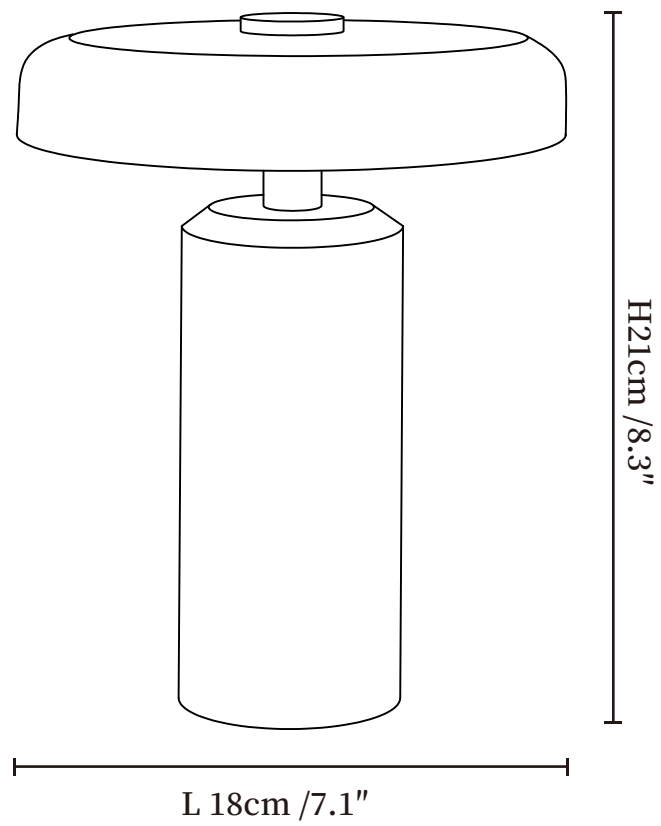

SPECIFICATION SHEET

SPECIFICATION DETAILS

*For custom options, consult factory for details

Fixture Dimensions	Ø 7.1" x H 8.3"
Light source	Integrated LED
Wattage	~10W
Voltage	AC 110-240V
Dimming	Three-Color Changing Light
CRI(Ra)	90+CRI
Control method	Touch control
LED Rated Life	30000 hours
Color Temperature	Warm Light (3000K), Neutral Light (4000K), Cool Light (6000K)
Finishes	Black, White, Brown
Shade Details	White
Material	Marble, Metal, Glass
Cord	USB charging cable provided, charger not included.