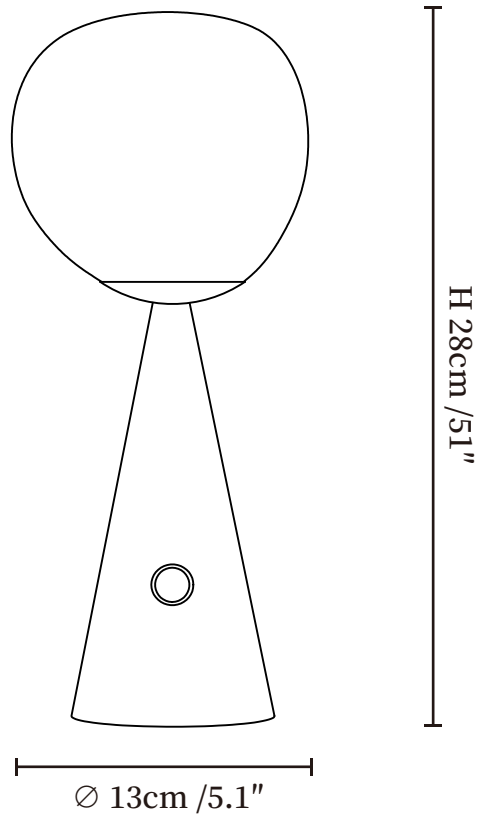

SPECIFICATION SHEET

SPECIFICATION DETAILS

*For custom options, consult factory for details

Fixture Dimensions	Ø 5.1" x H 11"
Light source	Integrated LED
Wattage	~40W
Voltage	AC 110-240V
Dimming	Three-Color Changing Light
CRI(Ra)	90+CRI
Control method	Touch control
LED Rated Life	30000 hours
Color Temperature	Warm Light (3000K), Neutral Light (4000K), Cool Light (6000K)
Finishes	Gold, Silver
Shade Details	Gold, Silver
Material	Metal, Acrylic
Cord	USB charging cable provided, charger not included.