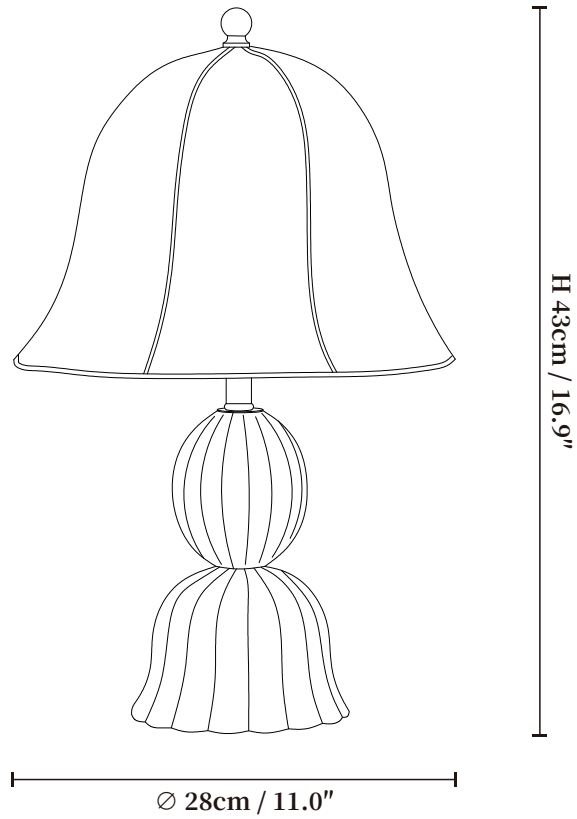

SPECIFICATION SHEET

SPECIFICATION DETAILS

*For custom options, consult factory for details

Fixture Dimensions	Ø 11.0" x H 16.9"
Light source	E26 or E27 (bulb not included)
Wattage	MAX 40W incandescent bulb or LED equivalent.
Voltage	AC 110-240V
Dimming	Compatible with dimmable bulbs (bulb not included)
Control method	In line ON / OFF switch.
Finishes	Dark Walnut Wood, Black
Shade Details	Beige
Material	Metal, Fabric, Wood
Cord Length	Supplied with switched plug cord, length ~59" (150cm).