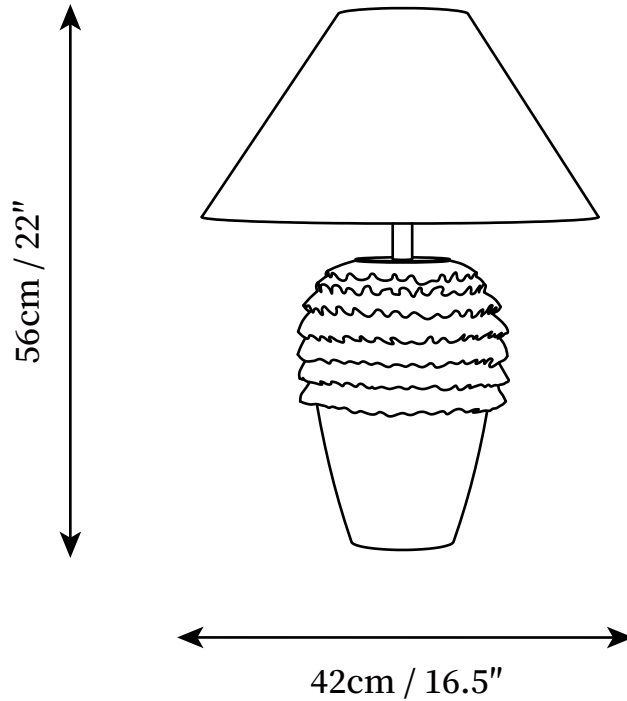

## SPECIFICATION DETAILS

\*For custom options, consult factory for details

<b>Fixture Dimensions</b>	D 16.5" x H 22"
<b>Light source</b>	E26 or E27 (bulb not included)
<b>Wattage</b>	MAX 40W incandescent bulb or LED equivalent.
<b>Voltage</b>	AC 110-240V
<b>Dimming</b>	Compatible with dimmable bulbs (bulb not included)
<b>Control method</b>	In line ON / OFF switch.
<b>Finishes</b>	White
<b>Shade Details</b>	White
<b>Material</b>	Metal, Fabric, Ceramics
<b>Cord Length</b>	Supplied with switched plug cord, length ~59" (150cm).