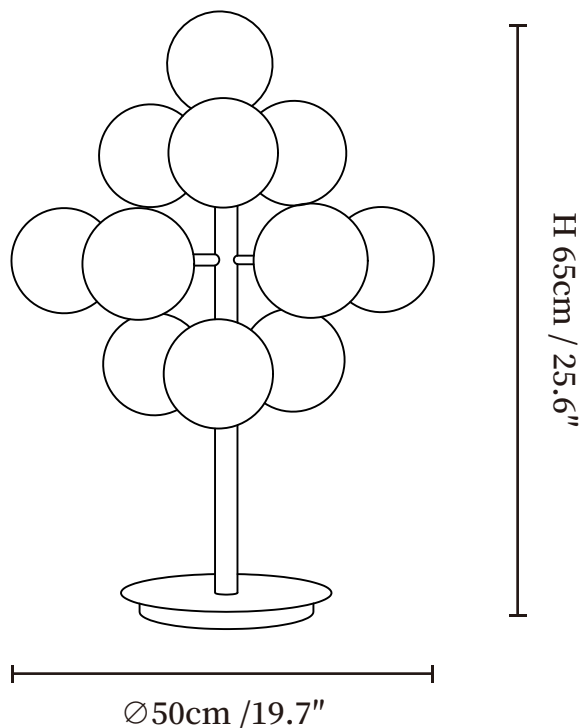

# SPECIFICATION SHEET

---

## SPECIFICATION DETAILS

\*For custom options, consult factory for details

<b>Fixture Dimensions</b>	$\text{Ø } 19.7'' \times \text{H } 25.6''$
<b>Light source</b>	G9(bulb not included)
<b>Wattage</b>	~5W
<b>Voltage</b>	AC 110-240V
<b>Dimming</b>	Compatible with dimmable bulbs (bulb not included)
<b>Control method</b>	In line ON / OFF switch.
<b>Finishes</b>	Black.
<b>Shade Details</b>	Purple.
<b>Material</b>	Metal, Glass.
<b>Cord Length</b>	Supplied with switched plug cord, length ~59" (150cm).