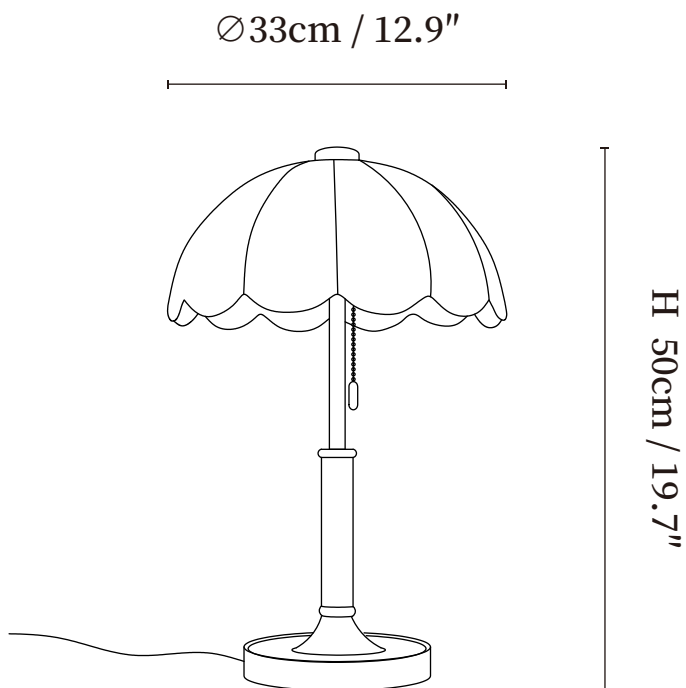

SPECIFICATION SHEET

SPECIFICATION DETAILS

*For custom options, consult factory for details

Fixture Dimensions	$\text{Ø } 12.9'' \times \text{H } 19.7''$
Light source	E26 or E27 (bulb not included)
Wattage	MAX 40W incandescent bulb or LED equivalent.
Voltage	AC 110-240V
Dimming	Compatible with dimmable bulbs (bulb not included)
Control method	In line ON / OFF switch.
Finishes	Walnut color, Gold.
Shade Details	White.
Material	Metal, Wood, Fabric.
Cord Length	Supplied with switched plug cord, length $\sim 59''$ (150cm).
