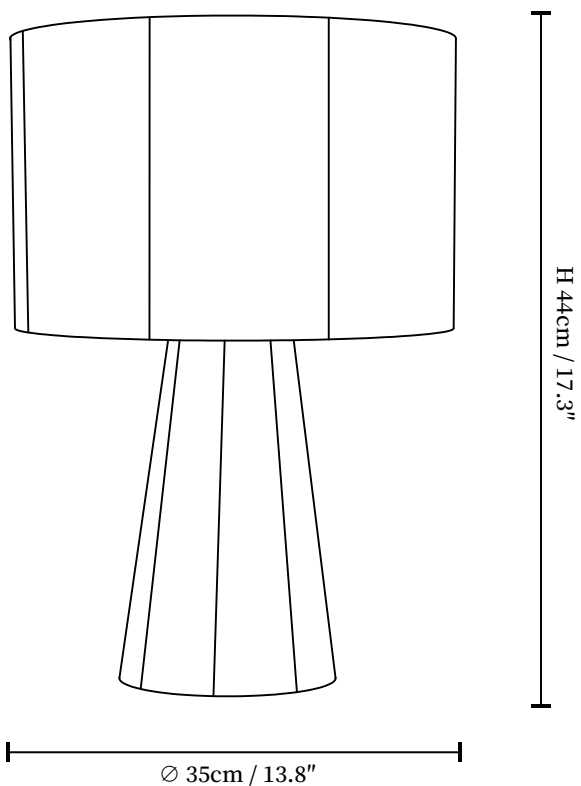

SPECIFICATION SHEET

SPECIFICATION DETAILS

*For custom options, consult factory for details

Fixture Dimensions	Ø 13.8" x H 17.3"
Light source	E26 or E27 (bulb not included)
Wattage	MAX 40W incandescent bulb or LED equivalent.
Voltage	AC 110-240V
Dimming	Compatible with dimmable bulbs (bulb not included)
Control method	In line ON / OFF switch.
Finishes	Brown, Yellow, Grey
Shade Details	Brown, Yellow, Grey
Material	Metal, Fabric
Cord Length	Supplied with switched plug cord, length ~59" (150cm).