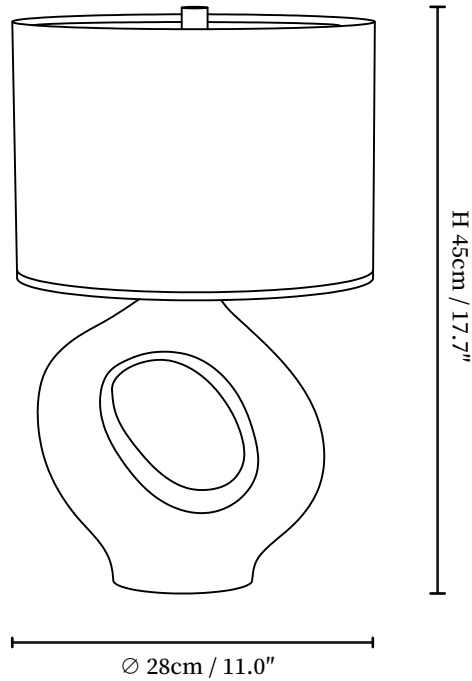

SPECIFICATION SHEET

SPECIFICATION DETAILS

*For custom options, consult factory for details

Fixture Dimensions	Ø 11.0" x H 17.7"
Light source	E26 or E27 (bulb not included)
Wattage	MAX 40W incandescent bulb or LED equivalent.
Voltage	AC 110-240V
Dimming	Compatible with dimmable bulbs (bulb not included)
Control method	In line ON / OFF switch
Finishes	Beige, Black
Shade Details	White, Grey
Material	Metal, Resin, Fabric
Cord Length	Supplied with switched plug cord, length ~59" (150cm).

SPECIFICATION SHEET

SPECIFICATION DETAILS

*For custom options, consult factory for details

Fixture Dimensions	∅ 11.0" x H 19.7"
Light source	E26 or E27 (bulb not included)
Wattage	MAX 40W incandescent bulb or LED equivalent.
Voltage	AC 110-240V
Dimming	Compatible with dimmable bulbs (bulb not included)
Control method	In line ON / OFF switch
Finishes	Beige, Black
Shade Details	White, Grey
Material	Metal, Resin, Fabric
Cord Length	Supplied with switched plug cord, length ~59" (150cm).