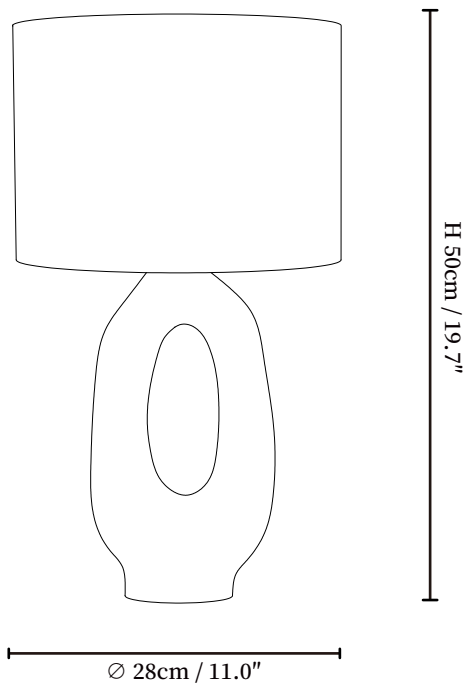

SPECIFICATION SHEET

SPECIFICATION DETAILS

*For custom options, consult factory for details

Fixture Dimensions	Ø 11.0" x H 17.7"
Light source	E26 or E27 (bulb not included)
Wattage	MAX 40W incandescent bulb or LED equivalent.
Voltage	AC 110-240V
Dimming	Compatible with dimmable bulbs (bulb not included)
Control method	In line ON / OFF switch
Finishes	Beige, Black
Shade Details	White, Grey
Material	Metal, Resin, Fabric
Cord Length	Supplied with switched plug cord, length ~59" (150cm).

SPECIFICATION SHEET

SPECIFICATION DETAILS

*For custom options, consult factory for details

Fixture Dimensions	∅ 11.0" x H 19.7"
Light source	E26 or E27 (bulb not included)
Wattage	MAX 40W incandescent bulb or LED equivalent.
Voltage	AC 110-240V
Dimming	Compatible with dimmable bulbs (bulb not included)
Control method	In line ON / OFF switch
Finishes	Beige, Black
Shade Details	White, Grey
Material	Metal, Resin, Fabric
Cord Length	Supplied with switched plug cord, length ~59" (150cm).