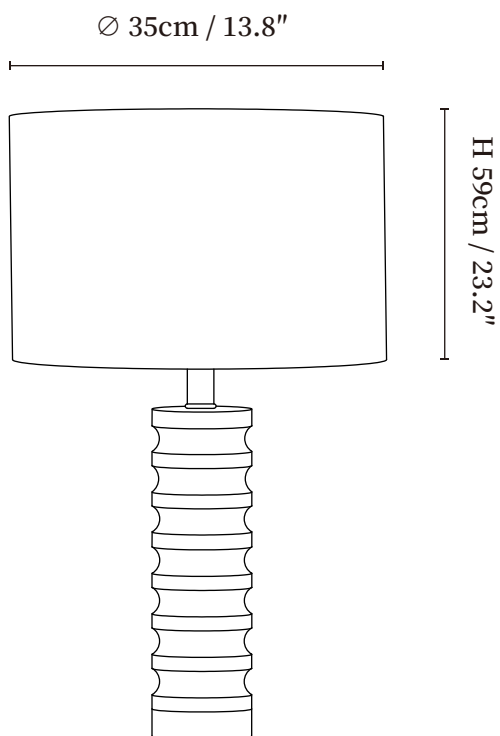

SPECIFICATION SHEET

SPECIFICATION DETAILS

*For custom options, consult factory for details

Fixture Dimensions	\varnothing 19.7" x H 25.6"
Light source	E26 or E27(bulb not included)
Wattage	MAX 40W incandescent bulb or LED equivalent.
Voltage	AC 110-240V
Dimming	Compatible with dimmable bulbs (bulb not included)
Control method	In line ON / OFF switch.
Finishes	Grey.
Shade Details	White.
Material	Metal, Marble, Fabric.
Cord Length	Supplied with switched plug cord, length ~59" (150cm).