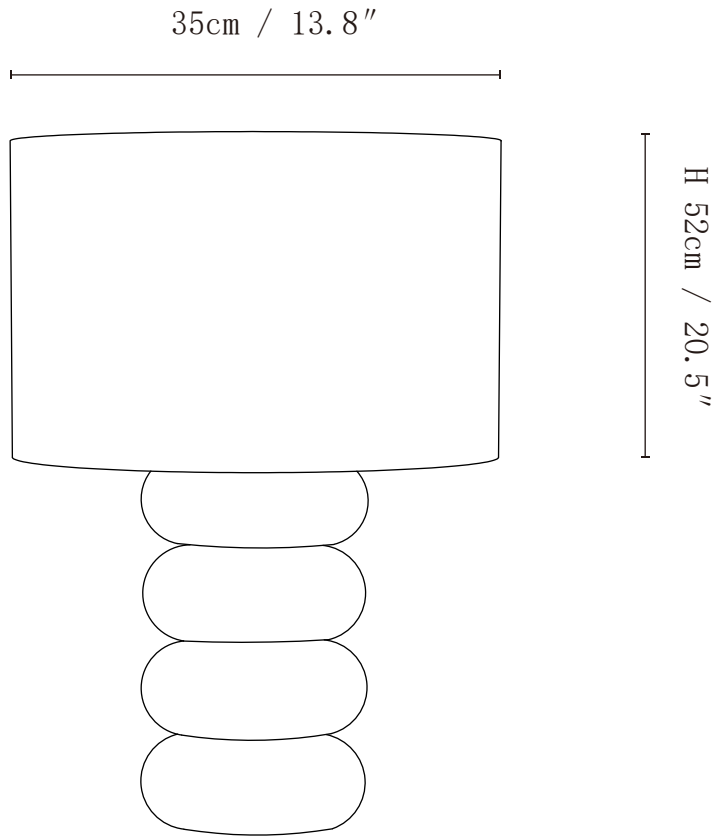

SPECIFICATION SHEET

SPECIFICATION DETAILS

*For custom options, consult factory for details

Fixture Dimensions	D 13.8" x H 20.5"
Light source	E26 or E27 (bulb not included)
Wattage	MAX 40W incandescent bulb or LED equivalent.
Voltage	AC 110-240V
Dimming	Not supported
CRI(Ra)	90+CRI
Control method	In line ON / OFF switch.
LED Rated Life	30000 hours
Color Temperature	Warm Light (3000K), Neutral Light (4000K), Cool Light (6000K)
Finishes	Metal, Wood, Fabric
Shade Details	White
Material	Nature wood color
Cord Length	Supplied with switched plug cord, length ~59" (150cm).
Warranty	2 Years
Certification	Compatible with North America, Saudi Arabia, Europe, Australia Certification