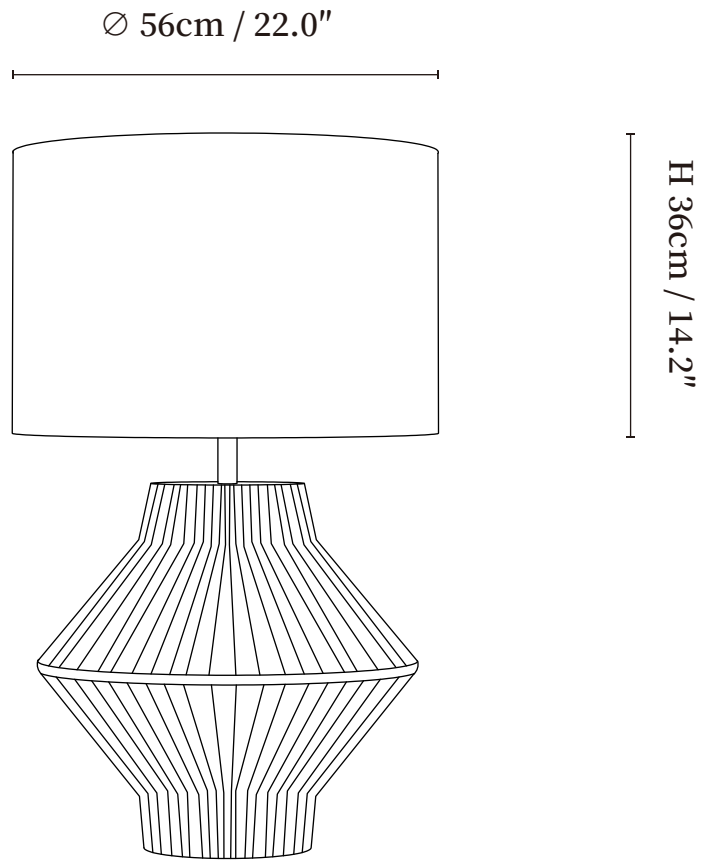

SPECIFICATION SHEET

SPECIFICATION DETAILS

*For custom options, consult factory for details

Fixture Dimensions	D 13.8" x H 20.5", D14.2" x H 22.0"
Light source	E26 or E27 (bulb not included)
Wattage	MAX 40W incandescent bulb or LED equivalent.
Voltage	AC 110-240V
Dimming	Not supported
CRI(Ra)	90+CRI
Control method	In line ON / OFF switch.
LED Rated Life	30000 hours
Color Temperature	Warm Light (3000K), Neutral Light (4000K), Cool Light (6000K)
Finishes	Nature hemp rope
Shade Details	White
Material	Hemp rope, Fabric
Cord Length	Supplied with switched plug cord, length ~59" (150cm).