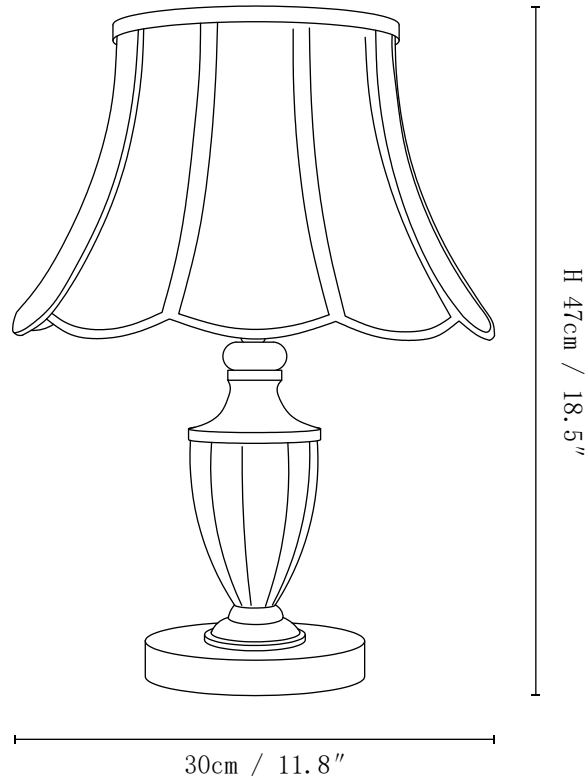

SPECIFICATION SHEET

SPECIFICATION DETAILS

*For custom options, consult factory for details

SKU	
Fixture Dimensions	D 11.8" x H 18.5"
Light source	E26 or E27 (bulb not included)
Wattage	MAX 40W incandescent bulb or LED equivalent.
Voltage	AC 110-240V
Dimming	Three-Color Changing Light
CRI(Ra)	90+CRI
Control method	Touch control
LED Rated Life	30000 hours
Color Temperature	Warm Light (3000K), Neutral Light (4000K), Cool Light (6000K)
Finishes	Brass
Shade Details	White
Material	Brass, Glass
Cord Length	USB charging cable provided, charger not included.