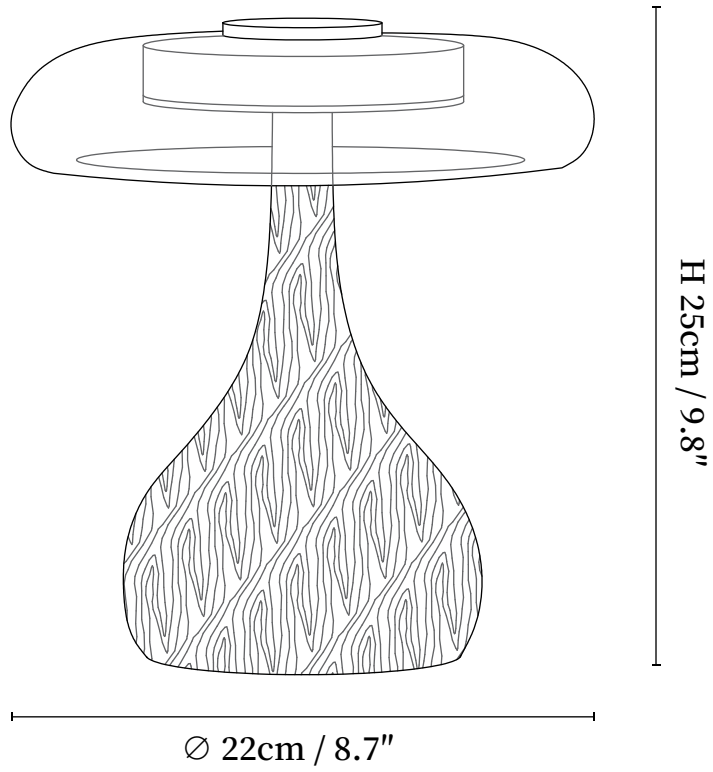

SPECIFICATION SHEET

SPECIFICATION DETAILS

*For custom options, consult factory for details

Fixture Dimensions	D 8.7" x H 9.8"
Light source	Integrated LED
Wattage	~5W
Voltage	AC 110-240V
Dimming	Not supported
CRI(Ra)	90+CRI
Control method	In line ON / OFF switch.
LED Rated Life	30000 hours
Color Temperature	Warm Light (3000K), Neutral Light (4000K), Cool Light (6000K)
Finishes	Walnut color
Shade Details	Amber
Material	Wood, Metal, Glass
Cord Length	Supplied with switched plug cord, length ~59" (150cm).

SPECIFICATION SHEET

SPECIFICATION DETAILS

*For custom options, consult factory for details

Fixture Dimensions	D 8.7" x H 12.6"
Light source	Integrated LED
Wattage	~5W
Voltage	AC 110-240V
Dimming	Not supported
CRI(Ra)	90+CRI
Control method	In line ON / OFF switch.
LED Rated Life	30000 hours
Color Temperature	Warm Light (3000K), Neutral Light (4000K), Cool Light (6000K)
Finishes	Walnut color
Shade Details	Amber
Material	Wood, Metal, Glass
Cord Length	Supplied with switched plug cord, length ~59" (150cm).