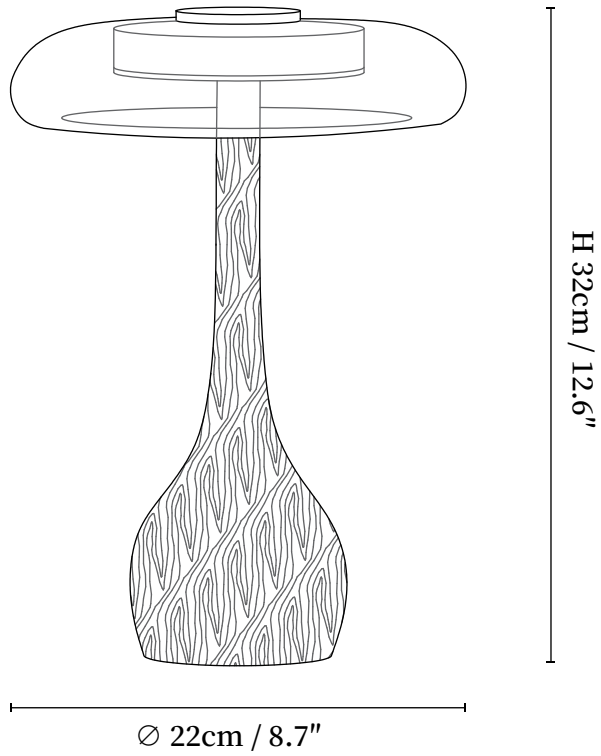

SPECIFICATION SHEET

SPECIFICATION DETAILS

*For custom options, consult factory for details

Fixture Dimensions	D 8.7" x H 9.8"
Light source	Integrated LED
Wattage	~5W
Voltage	AC 110-240V
Dimming	Not supported
CRI(Ra)	90+CRI
Control method	In line ON / OFF switch.
LED Rated Life	30000 hours
Color Temperature	Warm Light (3000K), Neutral Light (4000K), Cool Light (6000K)
Finishes	Walnut color
Shade Details	Amber
Material	Wood, Metal, Glass
Cord Length	Supplied with switched plug cord, length ~59" (150cm).

SPECIFICATION SHEET

SPECIFICATION DETAILS

*For custom options, consult factory for details

Fixture Dimensions	D 8.7" x H 12.6"
Light source	Integrated LED
Wattage	~5W
Voltage	AC 110-240V
Dimming	Not supported
CRI(Ra)	90+CRI
Control method	In line ON / OFF switch.
LED Rated Life	30000 hours
Color Temperature	Warm Light (3000K), Neutral Light (4000K), Cool Light (6000K)
Finishes	Walnut color
Shade Details	Amber
Material	Wood, Metal, Glass
Cord Length	Supplied with switched plug cord, length ~59" (150cm).