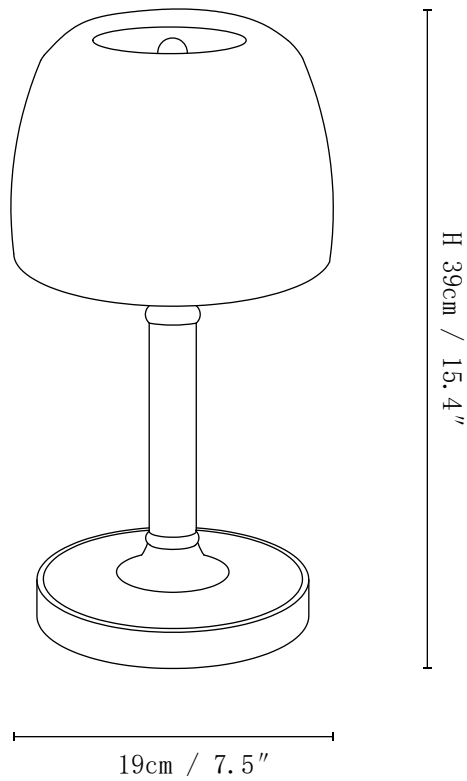

SPECIFICATION SHEET

SPECIFICATION DETAILS

*For custom options, consult factory for details

Fixture Dimmensions	D 7.5" x H 15.4"
Light source	E26 or E27 (bulb not included)
Wattage	MAX 40W incandescent bulb or LED equivalent.
Voltage	AC 110-240V
Dimming	Not supported
CRI(Ra)	90+CRI
Control method	In line ON / OFF switch.
LED Rated Life	30000 hours
Color Temperature	Warm Light (3000K), Neutral Light (4000K), Cool Light (6000K)
Finishes	Walnut color
Shade Details	Orange, White
Material	Wood, Glass, Metal
Cord Length	Supplied with switched plug cord, length ~59" (150cm).