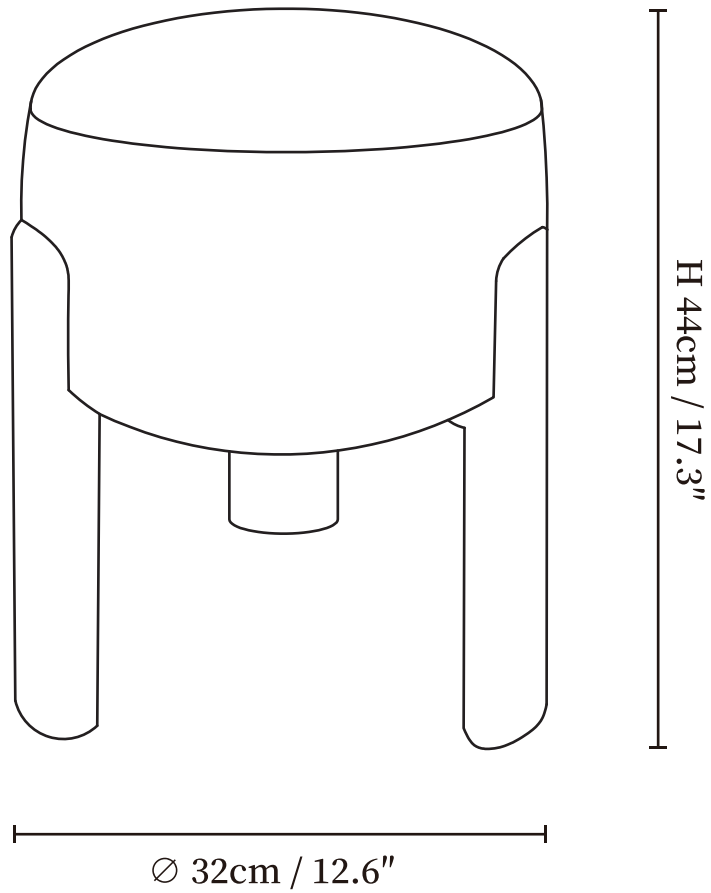

SPECIFICATION SHEET

SPECIFICATION DETAILS

*For custom options, consult factory for details

Fixture Dimensions	Ø 12.6" x H 17.3"
Light source	E26 or E27.
Wattage	Max 40W incandescent bulb or LED equivalent.
Voltage	AC 110-240V
Dimming	Compatible with dimmable bulbs (bulb not included)
Control method	In line ON / OFF switch.
Finishes	Drak Walnut Color.
Shade Details	Frosted White.
Material	Wood, Glass, Metal.
Cord Length	Supplied with switched plug cord, length ~59" (150cm).