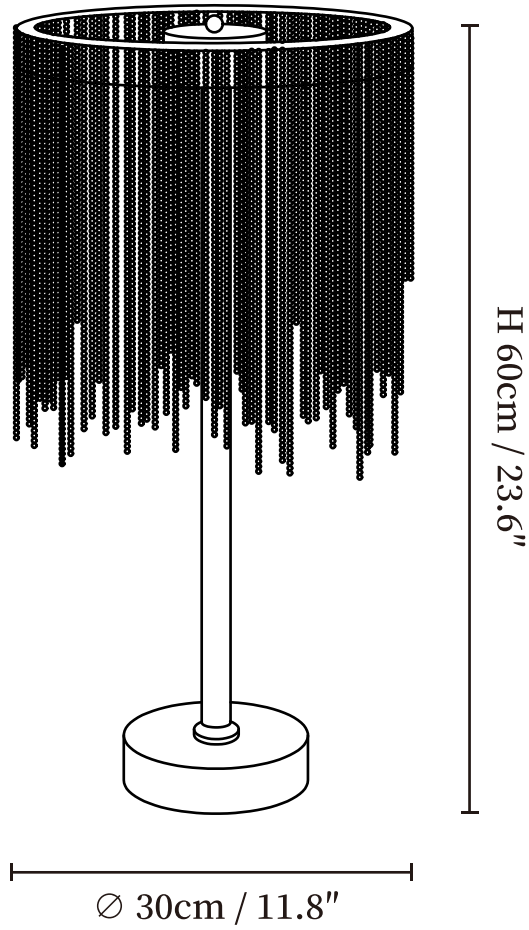

# SPECIFICATION SHEET

---

## SPECIFICATION DETAILS

\*For custom options, consult factory for details

<b>Fixture Dimensions</b>	Ø 11.8" x H 23.6"
<b>Light source</b>	Integrated LED
<b>Wattage</b>	~ 5W incandescent bulb or LED equivalent.
<b>Voltage</b>	AC 110-240V
<b>Dimming</b>	Compatible with dimmable LED and dimmable bulbs.
<b>Control method</b>	In line ON / OFF switch.
<b>CRI(Ra)</b>	90+CRI
<b>LED Rated Life</b>	30000 hours
<b>Color Temperature</b>	Warm Light (3000K), Neutral Light (4000K), Cool Light (6000K)
<b>Finishes</b>	Black, Gold.
<b>Shade Details</b>	Black, White.
<b>Material</b>	Metal, Acrylic.
<b>Cord Length</b>	Supplied with switched plug cord, length ~59" (150cm).