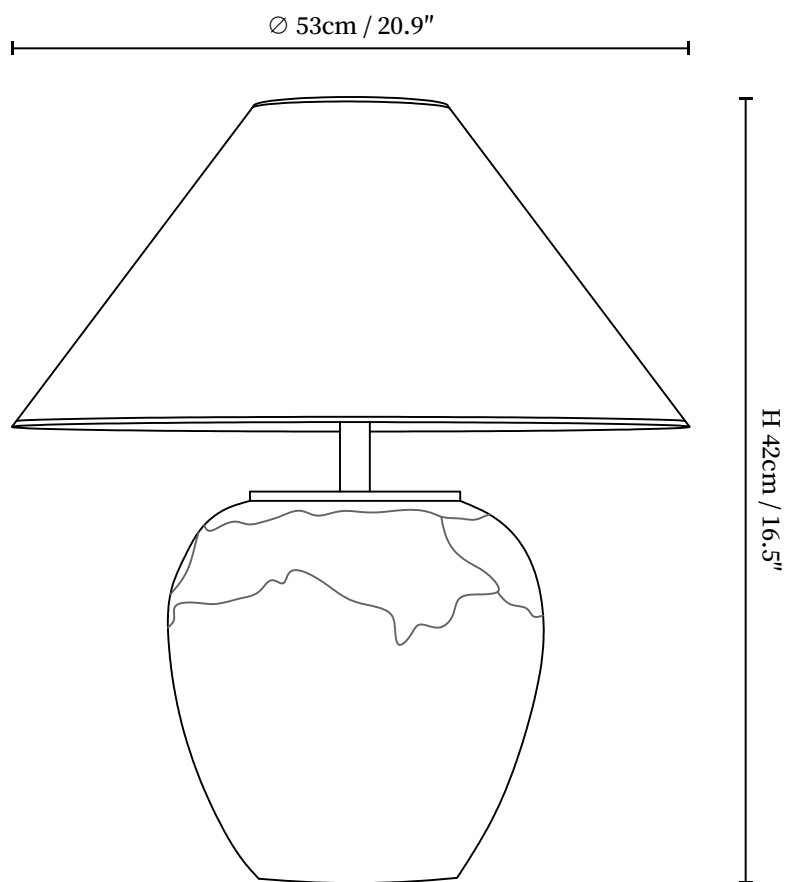

SPECIFICATION SHEET

SPECIFICATION DETAILS

*For custom options, consult factory for details

Fixture Dimensions	D 20.9" x H 16.5"
Light source	E26 or E27 (bulb not included)
Wattage	MAX 40W incandescent bulb or LED equivalent.
Voltage	AC 110-240V
Dimming	Compatible with dimmable bulbs (bulb not included)
Control method	In line ON / OFF switch.
Finishes	Weathered ceramic.
Shade Details	White.
Material	Metal, Fabric, Ceramics.
Cord Length	Supplied with switched plug cord, length ~59.1" (150cm).