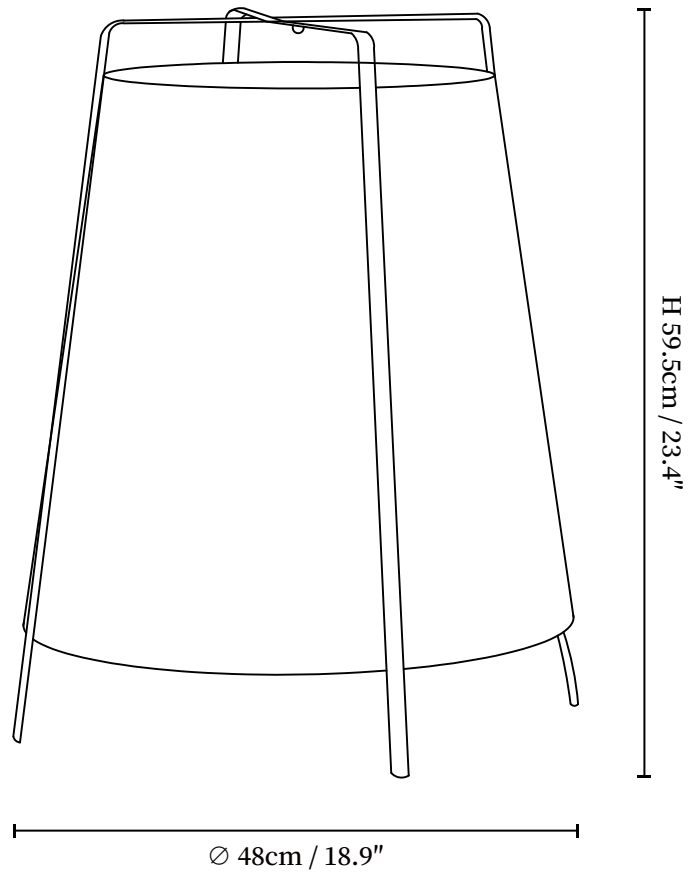

SPECIFICATION SHEET

SPECIFICATION DETAILS

*For custom options, consult factory for details

Fixture Dimensions	D 7.4" x H 9.2", D 18.9" x H 23.4"
Light source	E26 or E27 (bulb not included)
Wattage	MAX 40W incandescent bulb or LED equivalent.
Voltage	AC 110-240V
Dimming	Compatible with dimmable bulbs (bulb not included)
Control method	In line ON / OFF switch.
Finishes	Black.
Shade Details	White.
Material	Metal, Fabric.
Cord Length	Supplied with switched plug cord, length ~59.1" (150cm).