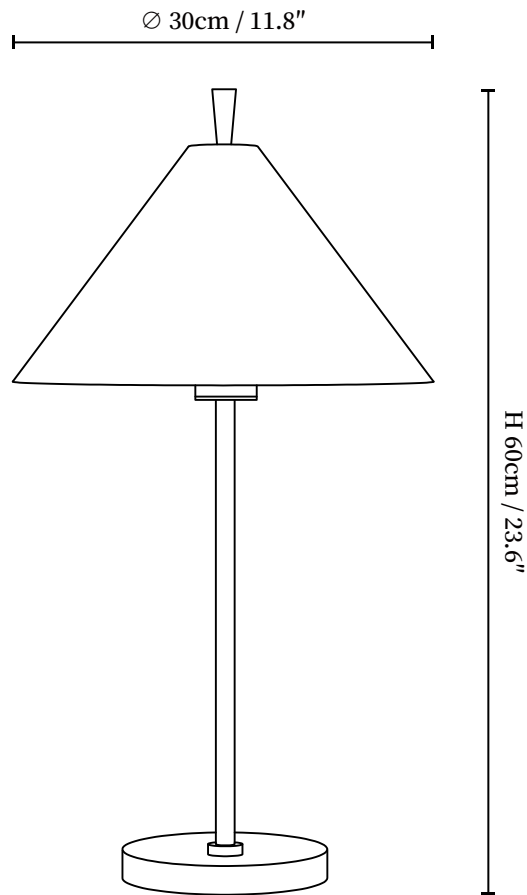

SPECIFICATION SHEET

SPECIFICATION DETAILS

*For custom options, consult factory for details

Fixture Dimensions	D 9.8" x H 18.1", D 11.8" x H 23.6"
Light source	E26 or E27 (bulb not included)
Wattage	MAX 40W incandescent bulb or LED equivalent.
Voltage	AC 110-240V
Dimming	Compatible with dimmable bulbs (bulb not included)
Control method	In line ON / OFF switch.
Finishes	Gold, Black.
Shade Details	White.
Material	Metal, Fabric.
Cord Length	Supplied with switched plug cord, length ~59.1" (150cm).