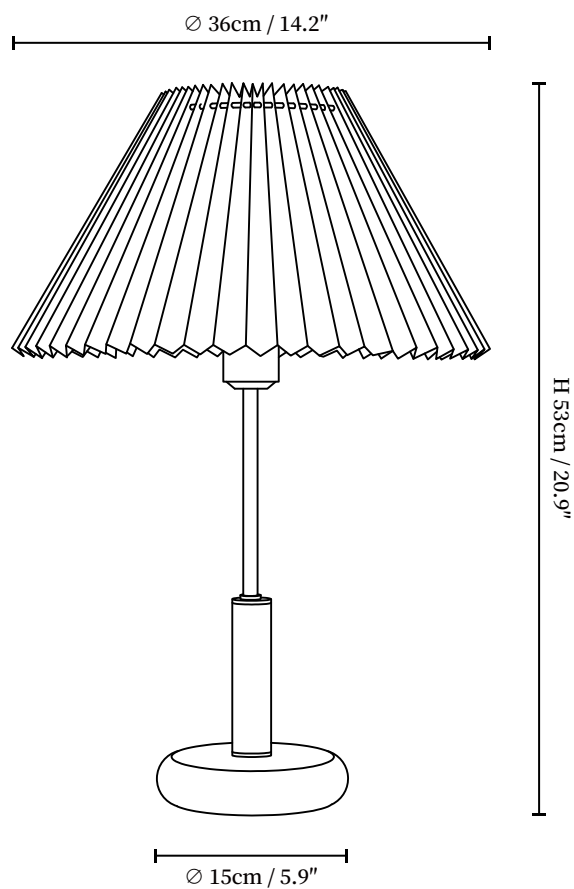

SPECIFICATION SHEET

SPECIFICATION DETAILS

*For custom options, consult factory for details

Fixture Dimensions	D 14.2" x H 20.9"
Light source	E26 or E27 (bulb not included)
Wattage	MAX 40W incandescent bulb or LED equivalent.
Voltage	AC 110-240V
Dimming	Compatible with dimmable bulbs (bulb not included)
Control method	In line ON / OFF switch.
Finishes	Walnut Color.
Shade Details	White.
Material	Wood, Metal, Fabric.
Cord Length	Supplied with switched plug cord, length ~59.1" (150cm).
