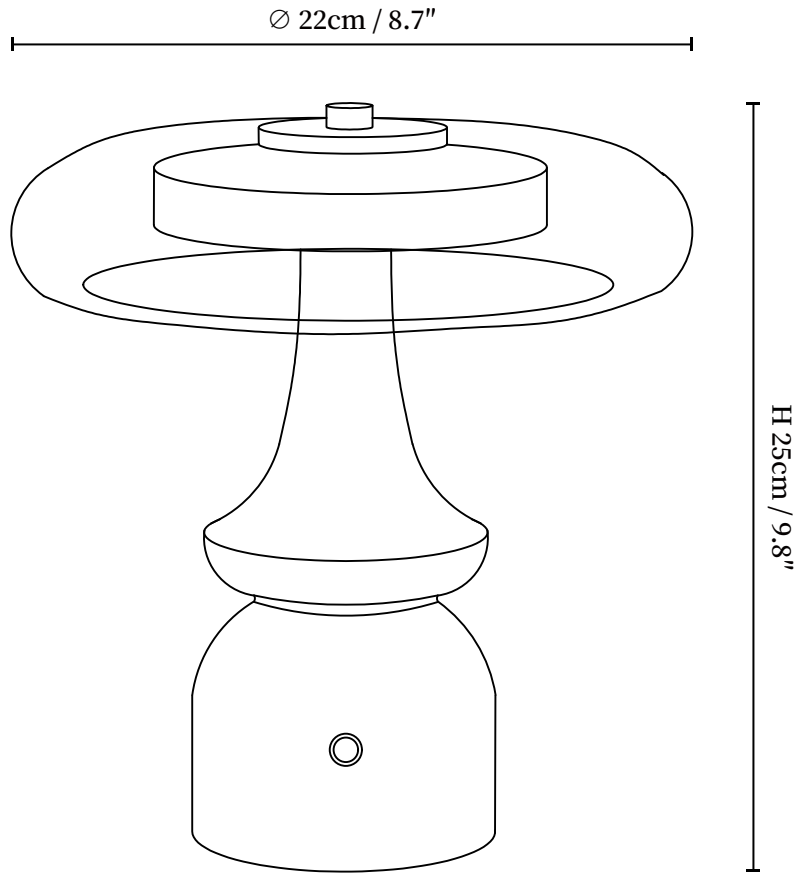

# SPECIFICATION SHEET

---

## SPECIFICATION DETAILS

\*For custom options, consult factory for details

<b>Fixture Dimensions</b>	D 8.7" x H 9.8"
<b>Light source</b>	Integrated LED
<b>Wattage</b>	~5W
<b>Voltage</b>	AC 110-240V
<b>Dimming</b>	Not supported
<b>CRI(Ra)</b>	90+CRI
<b>Control method</b>	In line ON / OFF switch.
<b>LED Rated Life</b>	30000 hours
<b>Color Temperature</b>	Warm Light (3000K), Neutral Light (4000K), Cool Light (6000K)
<b>Finishes</b>	Walnut Color, Gold.
<b>Shade Details</b>	Amber.
<b>Material</b>	Wood, Metal, Glass.
<b>Cord Length</b>	Supplied with switched plug cord, length ~59.1" (150cm).