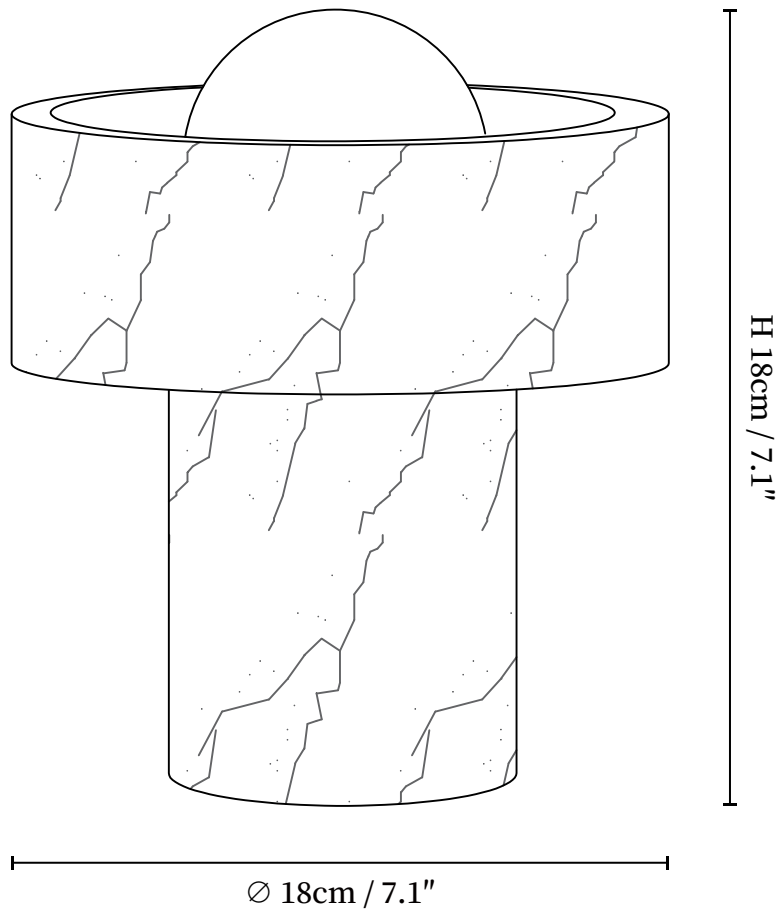

SPECIFICATION SHEET

SPECIFICATION DETAILS

*For custom options, consult factory for details

Fixture Dimensions	D 7.1" x H 7.1"
Light source	Integrated LED
Wattage	~5W
Voltage	AC 110-240V
Dimming	Not supported
CRI(Ra)	90+CRI
Control method	In line ON / OFF switch.
LED Rated Life	30000 hours
Color Temperature	Warm Light (3000K), Neutral Light (4000K), Cool Light (6000K)
Finishes	White.
Shade Details	Gold.
Material	Marble, Metal.
Cord Length	Supplied with switched plug cord, length ~59.1" (150cm).