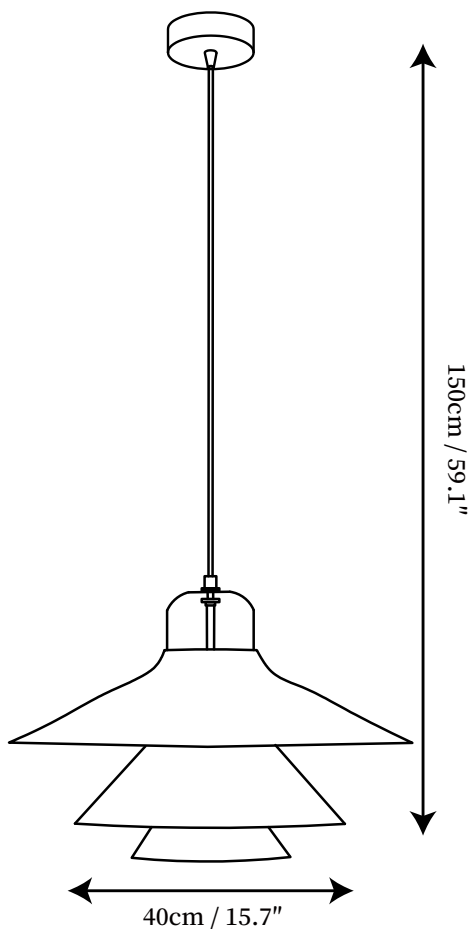

SPECIFICATION SHEET

SPECIFICATION DETAILS

*For custom options, consult factory for details

Fixture Dimensions	D 11.8" x H 59.1"
Light source	E26 or E27 (bulb not included)
Wattage	MAX 40W incandescent bulb or LED equivalent.
Voltage	AC 110-240V
Mounting	Hardwired.
Dimming	Compatible with dimmable bulbs (bulb not included)
Control method	Compatible with common wall switches(
Finishes	White, Red, Green
Shade Details	White
Material	Aluminum, Glass
Wire Length	The standard length of the cord is 59" (150 cm), the length is adjustable.

SPECIFICATION SHEET

SPECIFICATION DETAILS

*For custom options, consult factory for details

Fixture Dimensions	D 15.7" x H 59.1"
Light source	E26 or E27 (bulb not included)
Wattage	MAX 40W incandescent bulb or LED equivalent.
Voltage	AC 110-240V
Mounting	Hardwired.
Dimming	Compatible with dimmable bulbs (bulb not included)
Control method	Compatible with common wall switches (not included)
Finishes	White, Red, Green
Shade Details	White
Material	Aluminum, Glass
Wire Length	The standard length of the cord is 59" (150 cm), the length is adjustable.