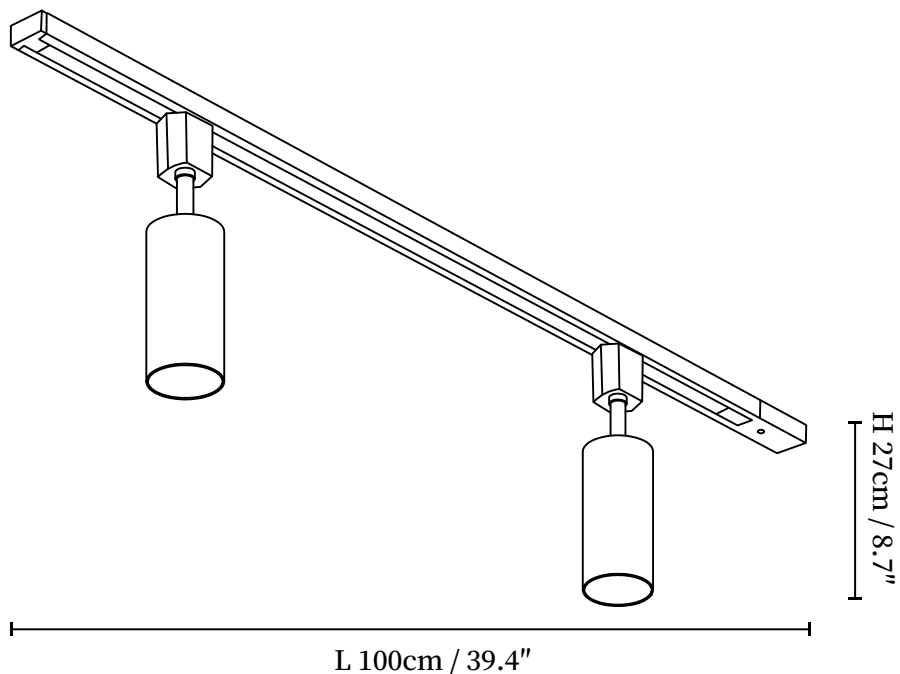

SPECIFICATION SHEET

SPECIFICATION DETAILS

*For custom options, consult factory for details

Fixture Dimensions	L 39.4" x H 8.7"
Light source	Integrated LED
Wattage	~5W
Voltage	AC 110-240V
Dimming	Not supported
CRI(Ra)	90+CRI
Mounting	Hardwired.
LED Rated Life	30000 hours
Color Temperature	Warm Light (3000K), Neutral Light (4000K), Cool Light (6000K)
Control method	Compatible with common wall switches(not included)
Finishes	Black, White.
Shade Details	Beige, White.
Material	Metal, Aluminum.

SPECIFICATION SHEET

SPECIFICATION DETAILS

*For custom options, consult factory for details

Fixture Dimensions	L 59.1" x H 8.7"
Light source	Integrated LED
Wattage	~5W
Voltage	AC 110-240V
Dimming	Not supported
CRI(Ra)	90+CRI
Mounting	Hardwired.
LED Rated Life	30000 hours
Color Temperature	Warm Light (3000K), Neutral Light (4000K), Cool Light (6000K)
Control method	Compatible with common wall switches(not included)
Finishes	Black, White.
Shade Details	Beige, White.
Material	Metal, Aluminum.

SPECIFICATION SHEET

SPECIFICATION DETAILS

*For custom options, consult factory for details

Fixture Dimensions	L 59.1" x H 8.7"
Light source	Integrated LED
Wattage	~5W
Voltage	AC 110-240V
Dimming	Not supported
CRI(Ra)	90+CRI
Mounting	Hardwired.
LED Rated Life	30000 hours
Color Temperature	Warm Light (3000K), Neutral Light (4000K), Cool Light (6000K)
Control method	Compatible with common wall switches (not included)
Finishes	Black, White.
Shade Details	Beige, White.
Material	Metal, Aluminum.