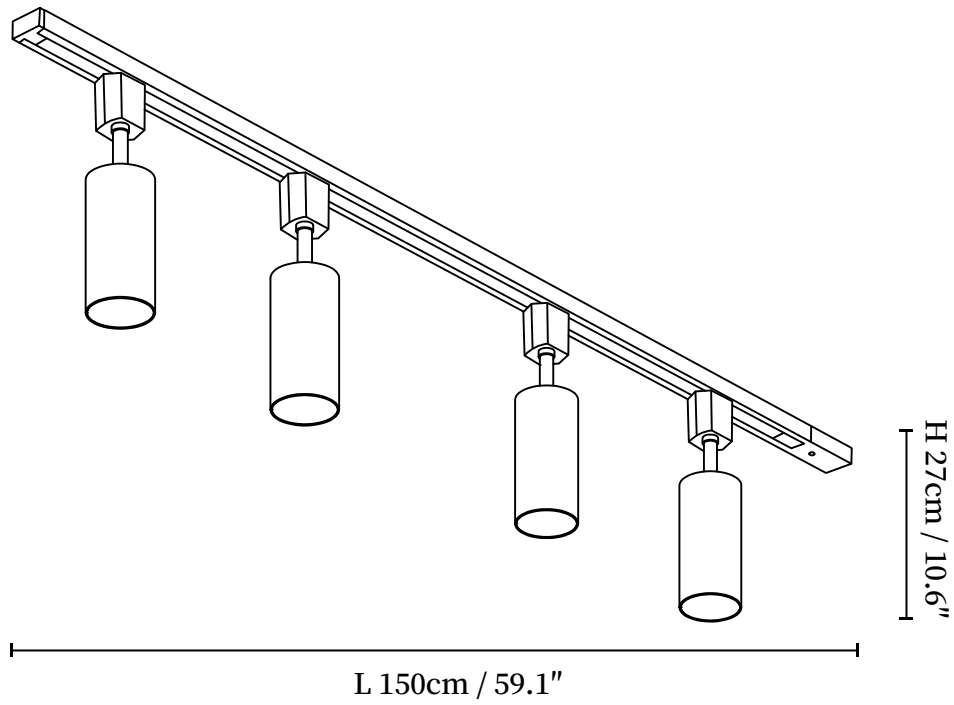

SPECIFICATION SHEET

SPECIFICATION DETAILS

*For custom options, consult factory for details

Fixture Dimensions	L L 59.1" x H 10.6"
Light source	Integrated LED
Wattage	~5W
Voltage	AC 110-240V
Dimming	Not supported
CRI(Ra)	90+CRI
Mounting	Hardwired.
LED Rated Life	30000 hours
Color Temperature	Warm Light (3000K), Neutral Light (4000K), Cool Light (6000K)
Control method	Compatible with common wall switches (not included)
Finishes	Black, White.
Shade Details	Beige, White.
Material	Metal, Aluminum.