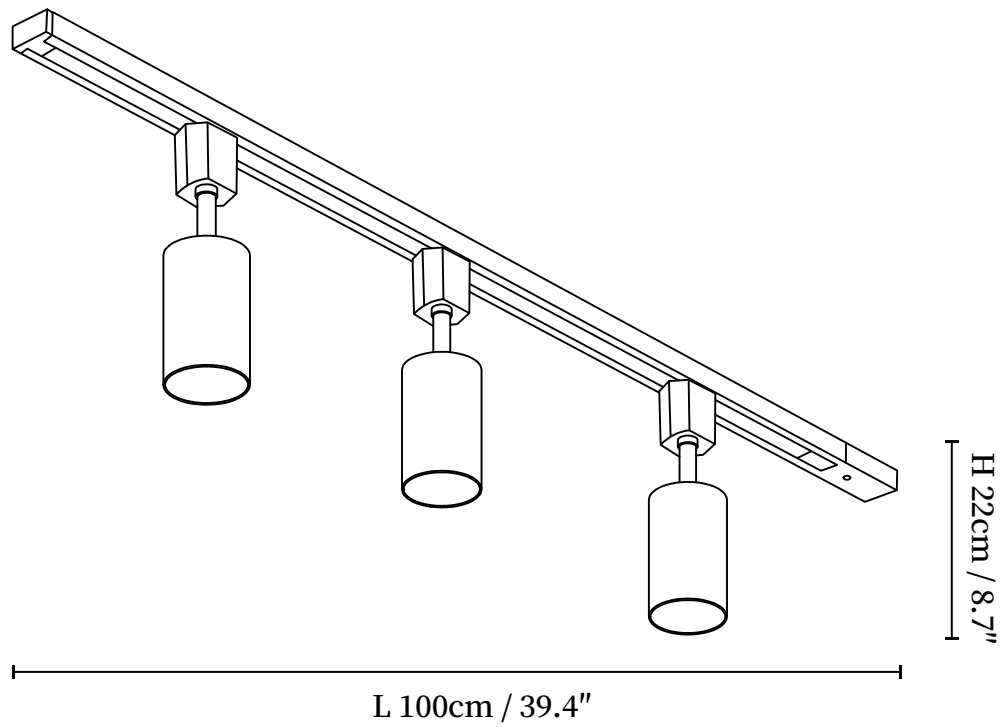

SPECIFICATION SHEET

SPECIFICATION DETAILS

*For custom options, consult factory for details

Fixture Dimensions	L 39.4" x H 8.7"
Light source	Integrated LED
Wattage	~5W
Voltage	AC 110-240V
Dimming	Not supported
CRI(Ra)	90+CRI
Mounting	Hardwired.
LED Rated Life	30000 hours
Color Temperature	Warm Light (3000K), Neutral Light (4000K), Cool Light (6000K)
Control method	Compatible with common wall switches(not included)
Finishes	Black, White.
Shade Details	Beige, White.
Material	Metal, Aluminum.

SPECIFICATION SHEET

SPECIFICATION DETAILS

*For custom options, consult factory for details

Fixture Dimensions	L 59.1" x H 8.7"
Light source	Integrated LED
Wattage	~5W
Voltage	AC 110-240V
Dimming	Not supported
CRI(Ra)	90+CRI
Mounting	Hardwired.
LED Rated Life	30000 hours
Color Temperature	Warm Light (3000K), Neutral Light (4000K), Cool Light (6000K)
Control method	Compatible with common wall switches(not included)
Finishes	Black, White.
Shade Details	Beige, White.
Material	Metal, Aluminum.

SPECIFICATION SHEET

SPECIFICATION DETAILS

*For custom options, consult factory for details

Fixture Dimensions	L 59.1" x H 8.7"
Light source	Integrated LED
Wattage	~5W
Voltage	AC 110-240V
Dimming	Not supported
CRI(Ra)	90+CRI
Mounting	Hardwired.
LED Rated Life	30000 hours
Color Temperature	Warm Light (3000K), Neutral Light (4000K), Cool Light (6000K)
Control method	Compatible with common wall switches (not included)
Finishes	Black, White.
Shade Details	Beige, White.
Material	Metal, Aluminum.