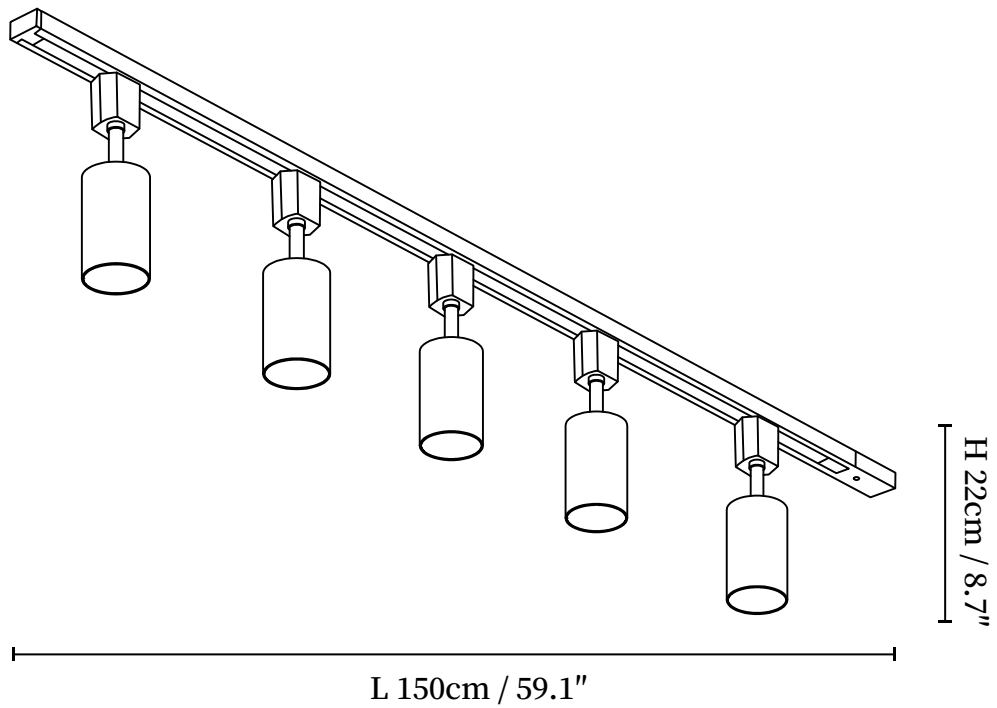

SPECIFICATION SHEET

SPECIFICATION DETAILS

*For custom options, consult factory for details

Fixture Dimensions	L 39.4" x H 8.7"
Light source	Integrated LED
Wattage	~5W
Voltage	AC 110-240V
Dimming	Not supported
CRI(Ra)	90+CRI
Mounting	Hardwired.
LED Rated Life	30000 hours
Color Temperature	Warm Light (3000K), Neutral Light (4000K), Cool Light (6000K)
Control method	Compatible with common wall switches(not included)
Finishes	Black, White.
Shade Details	Beige, White.
Material	Metal, Aluminum.

SPECIFICATION SHEET

SPECIFICATION DETAILS

*For custom options, consult factory for details

Fixture Dimensions	L 59.1" x H 8.7"
Light source	Integrated LED
Wattage	~5W
Voltage	AC 110-240V
Dimming	Not supported
CRI(Ra)	90+CRI
Mounting	Hardwired.
LED Rated Life	30000 hours
Color Temperature	Warm Light (3000K), Neutral Light (4000K), Cool Light (6000K)
Control method	Compatible with common wall switches(not included)
Finishes	Black, White.
Shade Details	Beige, White.
Material	Metal, Aluminum.

SPECIFICATION SHEET

SPECIFICATION DETAILS

*For custom options, consult factory for details

Fixture Dimensions	L 59.1" x H 8.7"
Light source	Integrated LED
Wattage	~5W
Voltage	AC 110-240V
Dimming	Not supported
CRI(Ra)	90+CRI
Mounting	Hardwired.
LED Rated Life	30000 hours
Color Temperature	Warm Light (3000K), Neutral Light (4000K), Cool Light (6000K)
Control method	Compatible with common wall switches (not included)
Finishes	Black, White.
Shade Details	Beige, White.
Material	Metal, Aluminum.