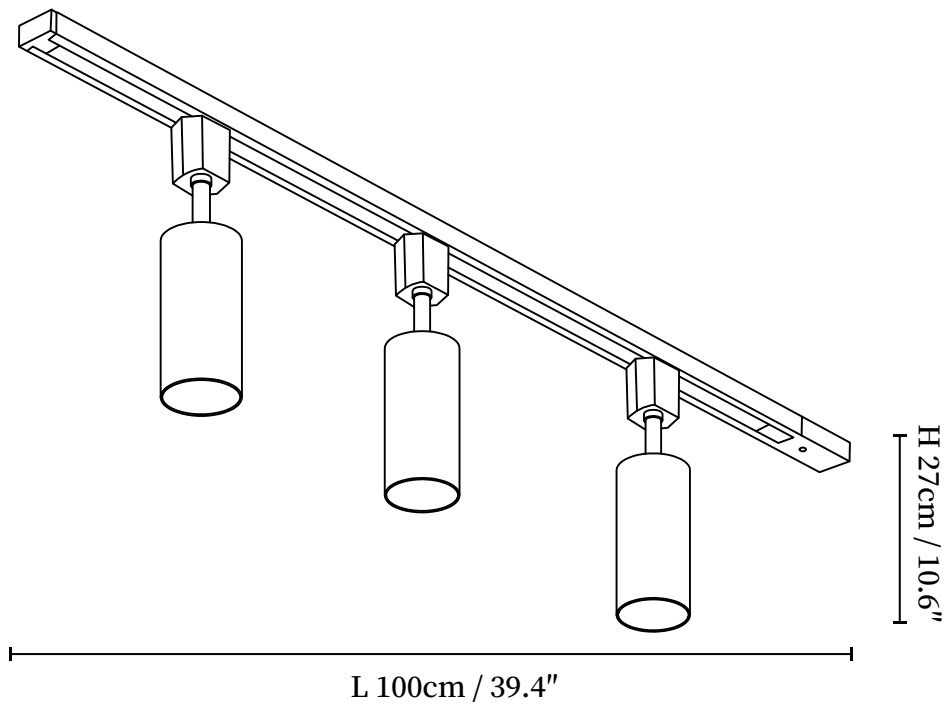

SPECIFICATION SHEET

SPECIFICATION DETAILS

*For custom options, consult factory for details

Fixture Dimensions	L 39.4" x H 10.6"
Light source	Integrated LED
Wattage	~5W
Voltage	AC 110-240V
Dimming	Not supported
CRI(Ra)	90+CRI
Mounting	Hardwired.
LED Rated Life	30000 hours
Color Temperature	Warm Light (3000K), Neutral Light (4000K), Cool Light (6000K)
Control method	Compatible with common wall switches(not included)
Finishes	Black, White.
Shade Details	Beige, White.
Material	Metal, Aluminum.