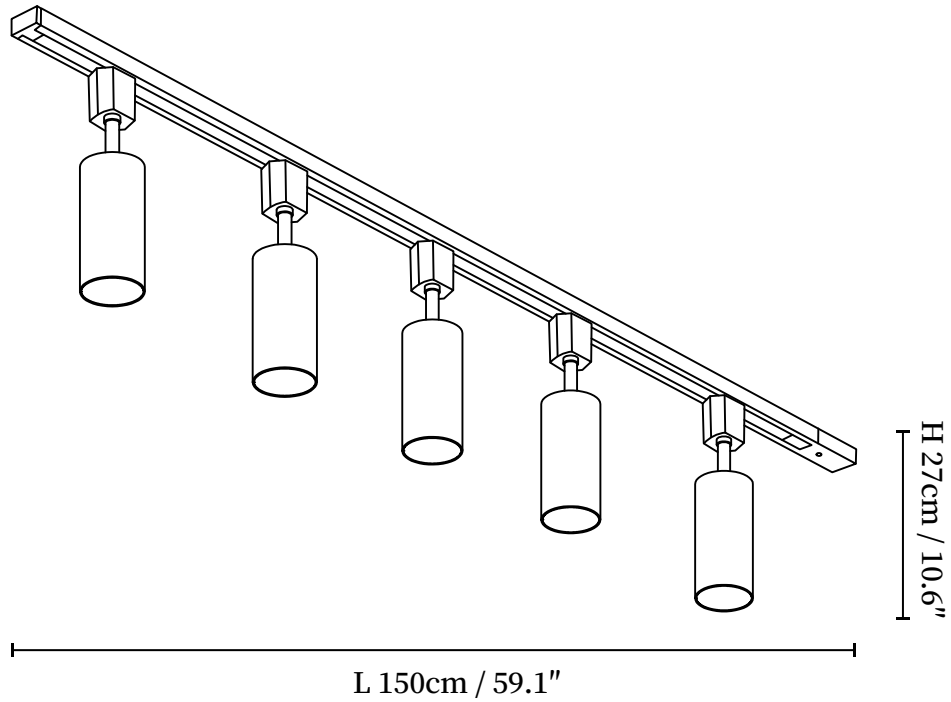

SPECIFICATION SHEET

SPECIFICATION DETAILS

*For custom options, consult factory for details

Fixture Dimensions	L L 59.1" x H 10.6"
Light source	Integrated LED
Wattage	~5W
Voltage	AC 110-240V
Dimming	Not supported
CRI(Ra)	90+CRI
Mounting	Hardwired.
LED Rated Life	30000 hours
Color Temperature	Warm Light (3000K), Neutral Light (4000K), Cool Light (6000K)
Control method	Compatible with common wall switches(not included)
Finishes	Black, White.
Shade Details	Beige, White.
Material	Metal, Aluminum.