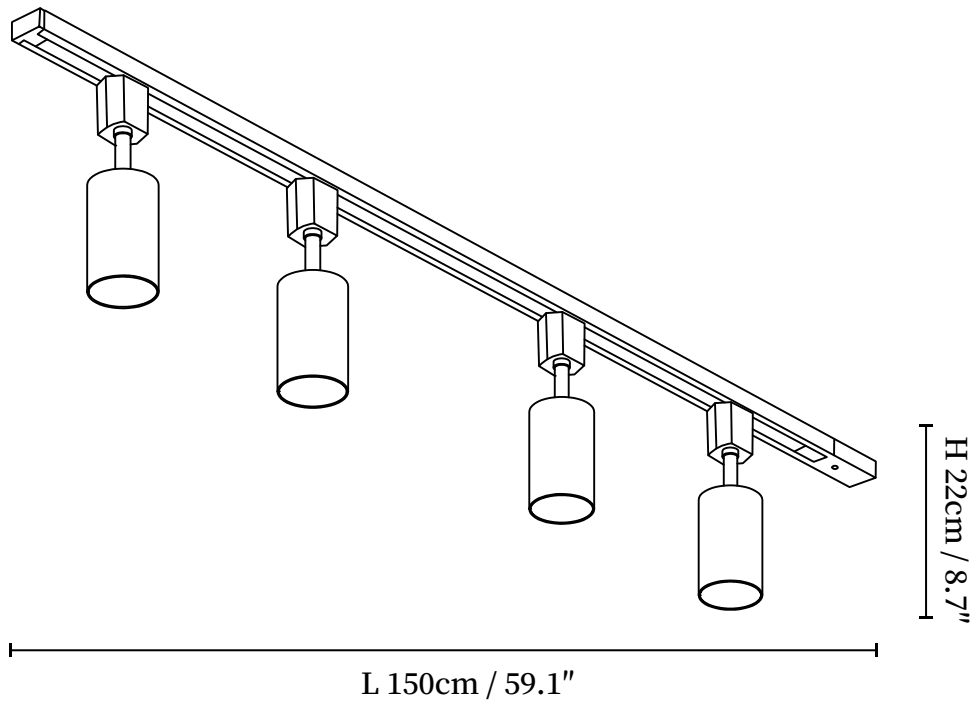

SPECIFICATION SHEET

SPECIFICATION DETAILS

*For custom options, consult factory for details

Fixture Dimensions	L 39.4" x H 8.7"
Light source	Integrated LED
Wattage	~5W
Voltage	AC 110-240V
Dimming	Not supported
CRI(Ra)	90+CRI
Mounting	Hardwired.
LED Rated Life	30000 hours
Color Temperature	Warm Light (3000K), Neutral Light (4000K), Cool Light (6000K)
Control method	Compatible with common wall switches(not included)
Finishes	Black, White.
Shade Details	Beige, White.
Material	Metal, Aluminum.

SPECIFICATION SHEET

SPECIFICATION DETAILS

*For custom options, consult factory for details

Fixture Dimensions	L 59.1" x H 8.7"
Light source	Integrated LED
Wattage	~5W
Voltage	AC 110-240V
Dimming	Not supported
CRI(Ra)	90+CRI
Mounting	Hardwired.
LED Rated Life	30000 hours
Color Temperature	Warm Light (3000K), Neutral Light (4000K), Cool Light (6000K)
Control method	Compatible with common wall switches(not included)
Finishes	Black, White.
Shade Details	Beige, White.
Material	Metal, Aluminum.

SPECIFICATION SHEET

SPECIFICATION DETAILS

*For custom options, consult factory for details

Fixture Dimensions	L 59.1" x H 8.7"
Light source	Integrated LED
Wattage	~5W
Voltage	AC 110-240V
Dimming	Not supported
CRI(Ra)	90+CRI
Mounting	Hardwired.
LED Rated Life	30000 hours
Color Temperature	Warm Light (3000K), Neutral Light (4000K), Cool Light (6000K)
Control method	Compatible with common wall switches (not included)
Finishes	Black, White.
Shade Details	Beige, White.
Material	Metal, Aluminum.