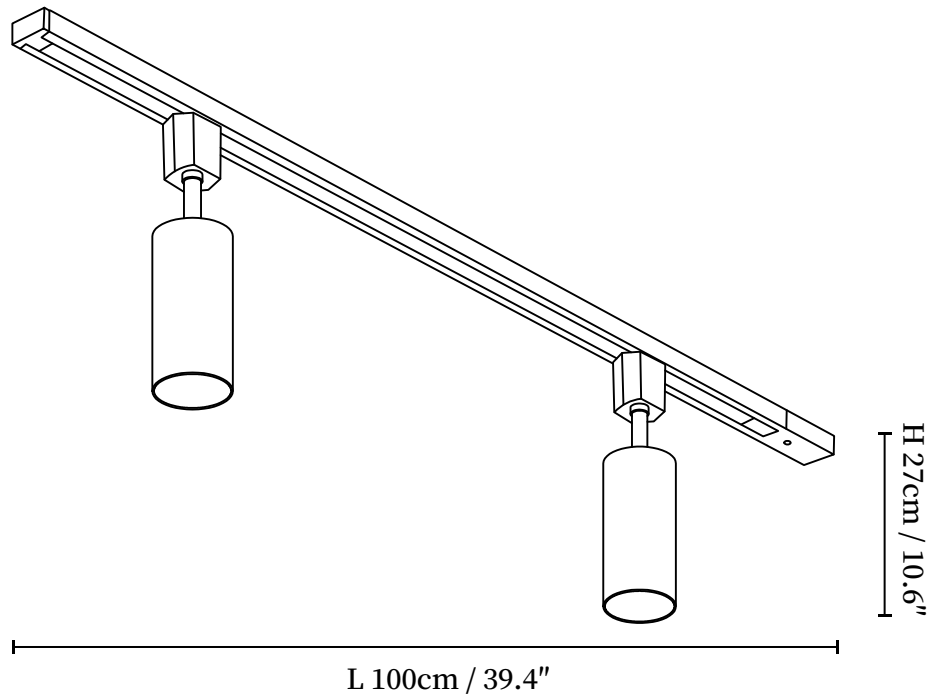

SPECIFICATION SHEET

SPECIFICATION DETAILS

*For custom options, consult factory for details

Fixture Dimensions	L 39.4" x H 10.6"
Light source	Integrated LED
Wattage	~5W
Voltage	AC 110-240V
Dimming	Not supported
CRI(Ra)	90+CRI
Mounting	Hardwired.
LED Rated Life	30000 hours
Color Temperature	Warm Light (3000K), Neutral Light (4000K), Cool Light (6000K)
Control method	Compatible with common wall switches (not included)
Finishes	Black, White.
Shade Details	Beige, White.
Material	Metal, Aluminum.