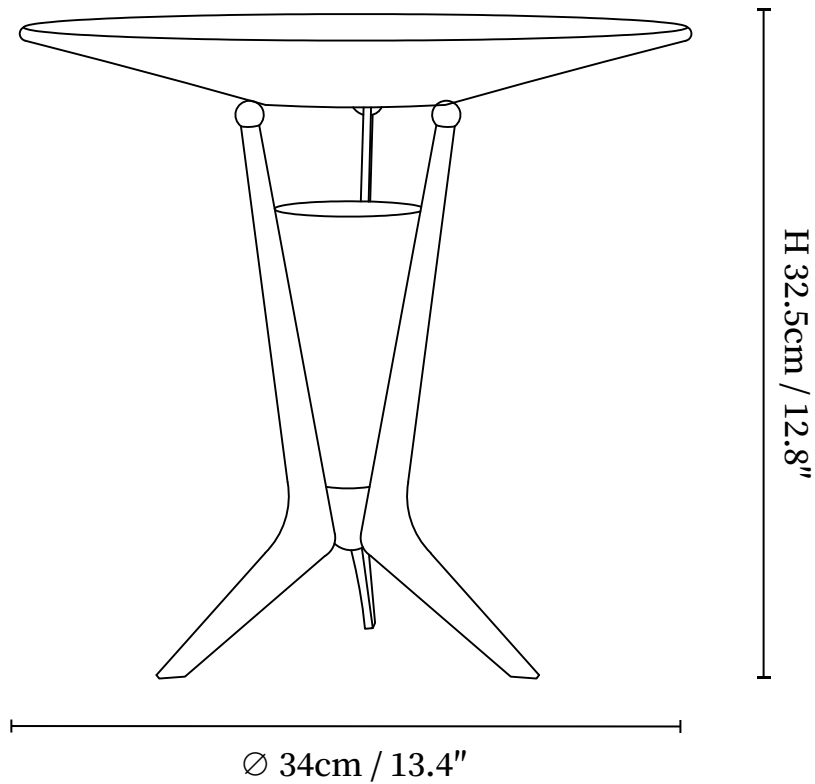

## SPECIFICATION DETAILS

\*For custom options, consult factory for details

<b>Fixture Dimensions</b>	D 13.4" x H 12.8"
<b>Light source</b>	Integrated LED
<b>Wattage</b>	~5W
<b>Voltage</b>	AC 110-240V
<b>Dimming</b>	Not supported
<b>CRI(Ra)</b>	90+CRI
<b>Control method</b>	In line ON / OFF switch.
<b>LED Rated Life</b>	30000 hours
<b>Color Temperature</b>	Warm Light (3000K), Neutral Light (4000K), Cool Light (6000K)
<b>Finishes</b>	Black, Copper.
<b>Shade Details</b>	White.
<b>Material</b>	Metal, Alabaster.
<b>Cord Length</b>	Supplied with switched plug cord, length ~59" (150cm).