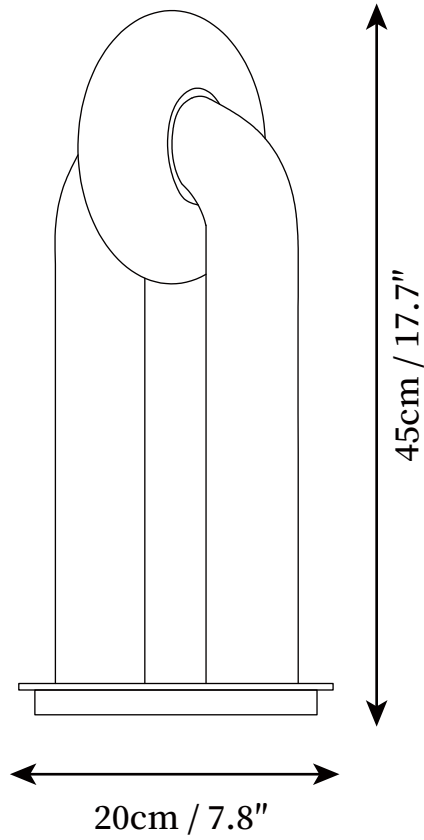

SPECIFICATION SHEET

SPECIFICATION DETAILS

*For custom options, consult factory for details

| | |
|---------------------------|---|
| Fixture Dimensions | D 7.8" x H 17.7" |
| Light source | Integrated LED |
| Wattage | ~5W |
| Voltage | AC 110-240V |
| Dimming | Not supported |
| CRI(Ra) | 90+CRI |
| Control method | In line ON / OFF switch. |
| LED Rated Life | 30000 hours |
| Color Temperature | Warm Light (3000K), Neutral Light (4000K), Cool Light (6000K) |
| Finishes | Wood Color, Walnut Color, Black. |
| Shade Details | White. |
| Material | Metal, Acrylic, Wood. |
| Cord Length | Supplied with switched plug cord, length ~59.1" (150cm). |