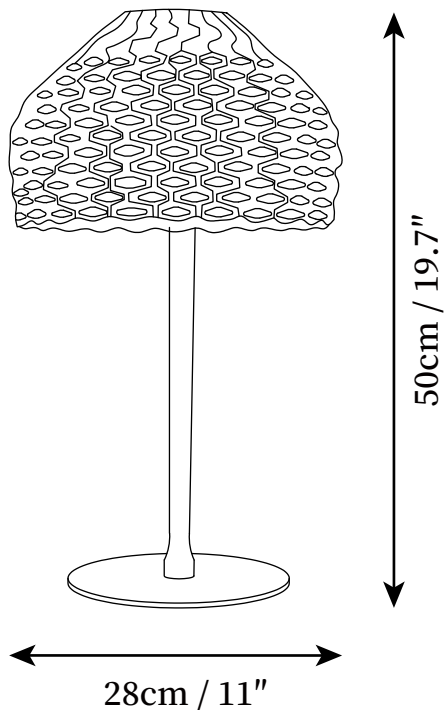

SPECIFICATION SHEET

SPECIFICATION DETAILS

*For custom options, consult factory for details

	D 11" x H 19.7"
Fixture Dimensions	
Light source	E26 or E27 (bulb not included)
Wattage	MAX 40W incandescent bulb or LED equivalent.
Voltage	AC 110-240V
Dimming	Compatible with dimmable bulbs (bulb not included)
Control method	In line ON / OFF switch.
Finishes	White, Brown.
Shade Details	White, Brown.
Material	Metal, Plastic.
Cord Length	Supplied with switched plug cord, length ~59.1" (150cm).