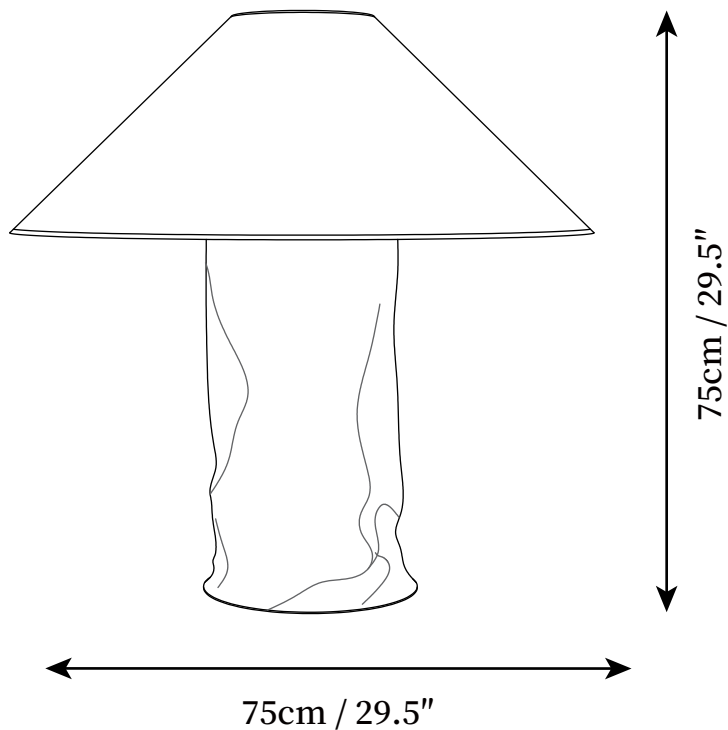

SPECIFICATION SHEET

SPECIFICATION DETAILS

*For custom options, consult factory for details

Fixture Dimensions	D 19.7" x H 19.7" D 29.5" x H 29.5"
Light source	E26 or E27 (bulb not included)
Wattage	MAX 40W incandescent bulb or LED equivalent.
Voltage	AC 110-240V
Dimming	Compatible with dimmable bulbs (bulb not included)
Control method	In line ON / OFF switch.
Finishes	White.
Shade Details	White.
Material	Metal, Dupont paper.
Cord Length	Supplied with switched plug cord, length ~59.1" (150cm).