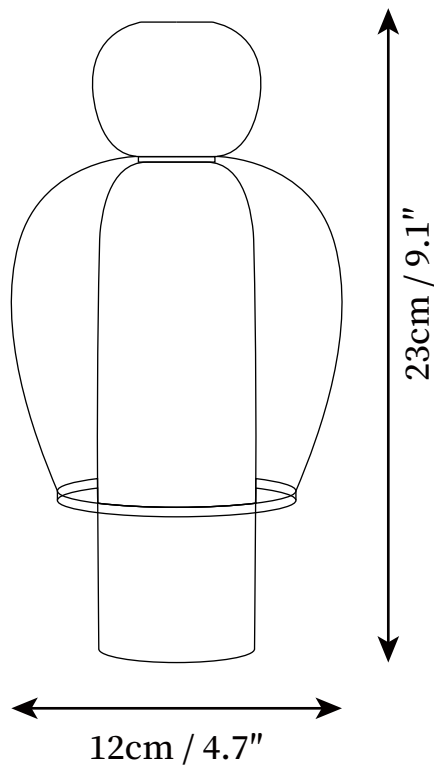

SPECIFICATION SHEET

SPECIFICATION DETAILS

*For custom options, consult factory for details

Fixture Dimensions	D 4.7" x H 9.1"
Light source	Integrated LED
Wattage	~5W
Voltage	AC 110-240V
Dimming	Three-Color Changing Light
CRI(Ra)	90+CRI
Control method	Touch control
LED Rated Life	30000 hours
Color Temperature	Warm Light (3000K), Neutral Light (4000K), Cool Light (6000K)
Finishes	Blue, Pink, Green, Brown.
Shade Details	Smoke grey.
Material	Metal,Glass.
Cord	USB charging cable provided, charger not included.