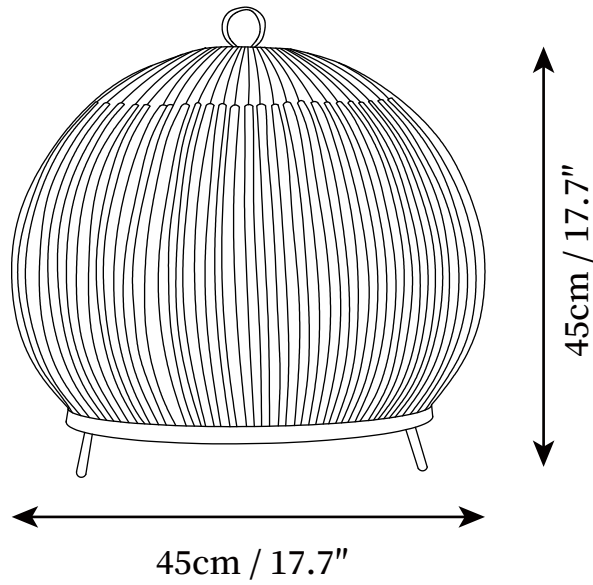

SPECIFICATION SHEET

SPECIFICATION DETAILS

*For custom options, consult factory for details

Fixture Dimensions	D 17.7" x H 14.8"
Light source	Integrated LED
Wattage	~5W
Voltage	AC 110-240V
Dimming	Not supported
CRI(Ra)	90+CRI
Control method	In line ON / OFF switch.
LED Rated Life	30000 hours
Color Temperature	Warm Light (3000K), Neutral Light (4000K), Cool Light (6000K)
Finishes	White.
Shade Details	White.
Material	Carbon steel, Fabric, ABS.
Cord Length	Supplied with switched plug cord, length ~59.1" (150cm).

SPECIFICATION SHEET

SPECIFICATION DETAILS

*For custom options, consult factory for details

Fixture Dimensions	D 17.7" x H 17.7"
Light source	Integrated LED
Wattage	~5W
Voltage	AC 110-240V
Dimming	Not supported
CRI(Ra)	90+CRI
Control method	In line ON / OFF switch.
LED Rated Life	30000 hours
Color Temperature	Warm Light (3000K), Neutral Light (4000K), Cool Light (6000K)
Finishes	White.
Shade Details	White.
Material	Carbon steel, Fabric, ABS.
Cord Length	Supplied with switched plug cord, length ~59.1" (150cm).

SPECIFICATION SHEET

SPECIFICATION DETAILS

*For custom options, consult factory for details

Fixture Dimensions	D 17.7" x H 21.3"
Light source	Integrated LED
Wattage	~5W
Voltage	AC 110-240V
Dimming	Not supported
CRI(Ra)	90+CRI
Control method	In line ON / OFF switch.
LED Rated Life	30000 hours
Color Temperature	Warm Light (3000K), Neutral Light (4000K), Cool Light (6000K)
Finishes	White.
Shade Details	White.
Material	Carbon steel, Fabric, ABS.
Cord Length	Supplied with switched plug cord, length ~59.1" (150cm).