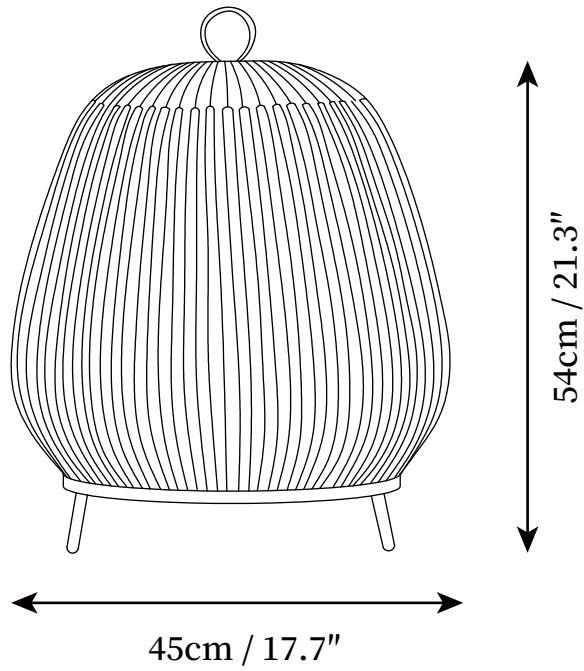

SPECIFICATION SHEET

SPECIFICATION DETAILS

*For custom options, consult factory for details

Fixture Dimensions	D 17.7" x H 14.8"
Light source	Integrated LED
Wattage	~5W
Voltage	AC 110-240V
Dimming	Not supported
CRI(Ra)	90+CRI
Control method	In line ON / OFF switch.
LED Rated Life	30000 hours
Color Temperature	Warm Light (3000K), Neutral Light (4000K), Cool Light (6000K)
Finishes	White.
Shade Details	White.
Material	Carbon steel, Fabric, ABS.
Cord Length	Supplied with switched plug cord, length ~59.1" (150cm).

SPECIFICATION SHEET

SPECIFICATION DETAILS

*For custom options, consult factory for details

Fixture Dimensions	D 17.7" x H 17.7"
Light source	Integrated LED
Wattage	~5W
Voltage	AC 110-240V
Dimming	Not supported
CRI(Ra)	90+CRI
Control method	In line ON / OFF switch.
LED Rated Life	30000 hours
Color Temperature	Warm Light (3000K), Neutral Light (4000K), Cool Light (6000K)
Finishes	White.
Shade Details	White.
Material	Carbon steel, Fabric, ABS.
Cord Length	Supplied with switched plug cord, length ~59.1" (150cm).

SPECIFICATION SHEET

SPECIFICATION DETAILS

*For custom options, consult factory for details

Fixture Dimensions	D 17.7" x H 21.3"
Light source	Integrated LED
Wattage	~5W
Voltage	AC 110-240V
Dimming	Not supported
CRI(Ra)	90+CRI
Control method	In line ON / OFF switch.
LED Rated Life	30000 hours
Color Temperature	Warm Light (3000K), Neutral Light (4000K), Cool Light (6000K)
Finishes	White.
Shade Details	White.
Material	Carbon steel, Fabric, ABS.
Cord Length	Supplied with switched plug cord, length ~59.1" (150cm).