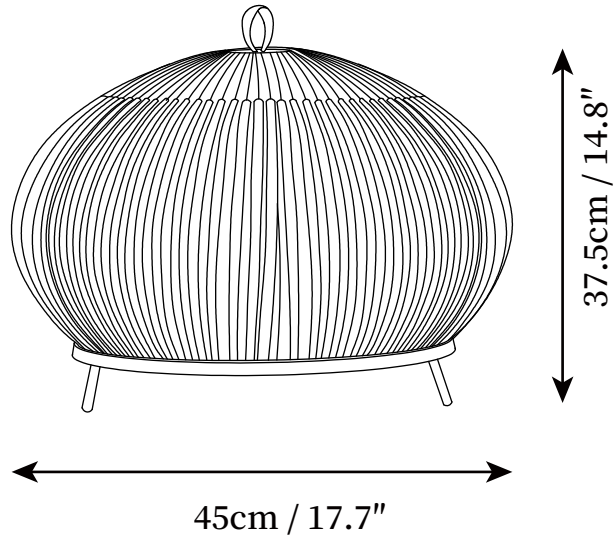

SPECIFICATION SHEET

SPECIFICATION DETAILS

*For custom options, consult factory for details

Fixture Dimensions	D 17.7" x H 14.8"
Light source	Integrated LED
Wattage	~5W
Voltage	AC 110-240V
Dimming	Not supported
CRI(Ra)	90+CRI
Control method	In line ON / OFF switch.
LED Rated Life	30000 hours
Color Temperature	Warm Light (3000K), Neutral Light (4000K), Cool Light (6000K)
Finishes	White.
Shade Details	White.
Material	Carbon steel, Fabric, ABS.
Cord Length	Supplied with switched plug cord, length ~59.1" (150cm).

SPECIFICATION SHEET

SPECIFICATION DETAILS

*For custom options, consult factory for details

Fixture Dimensions	D 17.7" x H 17.7"
Light source	Integrated LED
Wattage	~5W
Voltage	AC 110-240V
Dimming	Not supported
CRI(Ra)	90+CRI
Control method	In line ON / OFF switch.
LED Rated Life	30000 hours
Color Temperature	Warm Light (3000K), Neutral Light (4000K), Cool Light (6000K)
Finishes	White.
Shade Details	White.
Material	Carbon steel, Fabric, ABS.
Cord Length	Supplied with switched plug cord, length ~59.1" (150cm).

SPECIFICATION SHEET

SPECIFICATION DETAILS

*For custom options, consult factory for details

Fixture Dimensions	D 17.7" x H 21.3"
Light source	Integrated LED
Wattage	~5W
Voltage	AC 110-240V
Dimming	Not supported
CRI(Ra)	90+CRI
Control method	In line ON / OFF switch.
LED Rated Life	30000 hours
Color Temperature	Warm Light (3000K), Neutral Light (4000K), Cool Light (6000K)
Finishes	White.
Shade Details	White.
Material	Carbon steel, Fabric, ABS.
Cord Length	Supplied with switched plug cord, length ~59.1" (150cm).