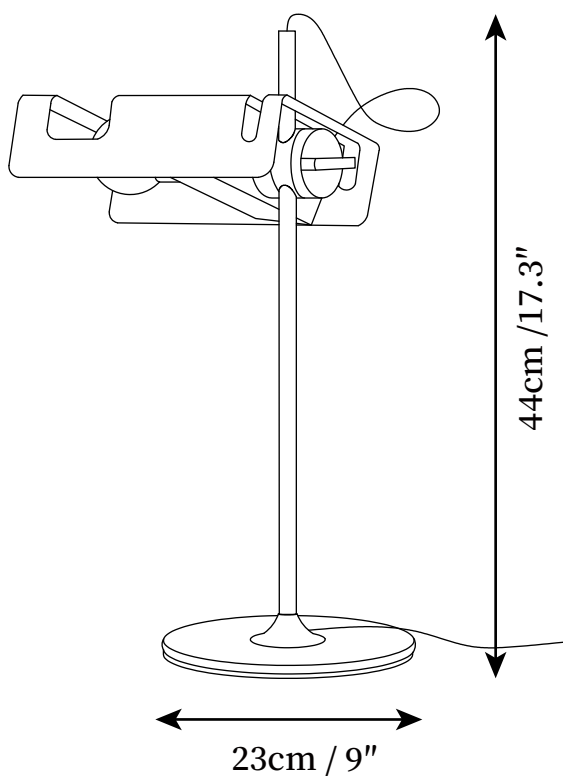

## SPECIFICATION DETAILS

\*For custom options, consult factory for details

<b>Fixture Dimensions</b>	D 9" x H 17.3"
<b>Light source</b>	E26 or E27 (bulb not included)
<b>Wattage</b>	MAX 40W incandescent bulb or LED equivalent.
<b>Voltage</b>	AC 110-240V
<b>Dimming</b>	Compatible with dimmable bulbs (bulb not included)
<b>Control method</b>	In line ON / OFF switch.
<b>Finishes</b>	White, Black.
<b>Shade Details</b>	White, Black.
<b>Material</b>	Metal.
<b>Cord Length</b>	Supplied with switched plug cord, length ~59.1" (150cm).