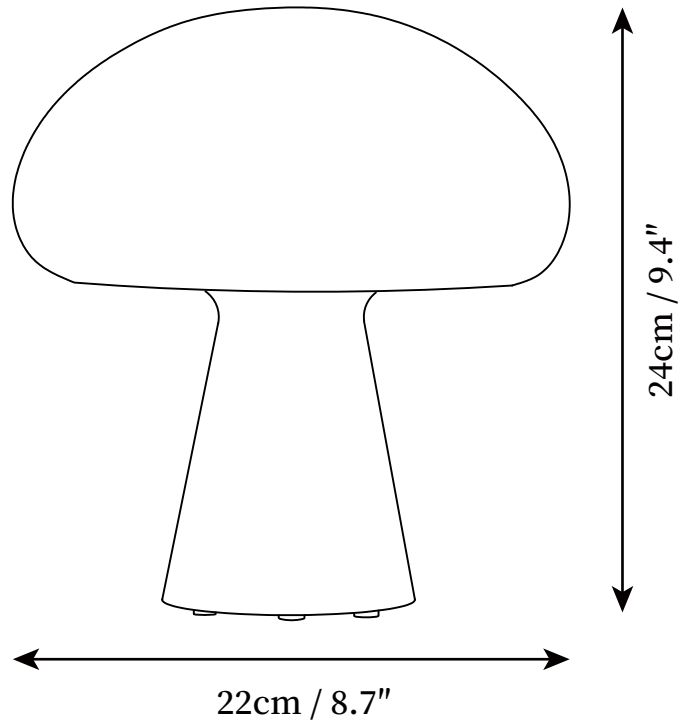

SPECIFICATION SHEET

SPECIFICATION DETAILS

*For custom options, consult factory for details

Fixture Dimensions	D 8.7" x H 9.4"
Light source	Integrated LED
Wattage	~5W
Voltage	AC 110-240V
Dimming	Three-Color Changing Light
CRI(Ra)	90+CRI
Control method	Touch control
LED Rated Life	30000 hours
Color Temperature	Warm Light (3000K), Neutral Light (4000K), Cool Light (6000K)
Finishes	White.
Shade Details	White
Material	Metal, PVC.
Cord	USB charging cable provided, charger not included.