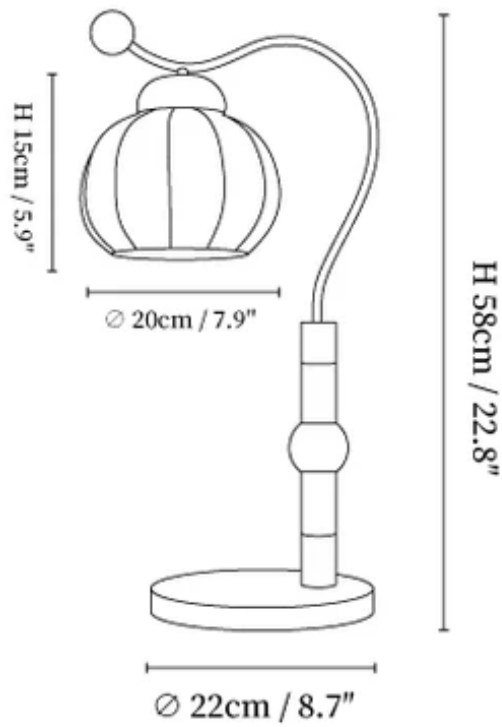

SPECIFICATION SHEET

SPECIFICATION DETAILS

*For custom options, consult factory for details

Fixture Dimensions	Ø7.9" x H 22.8"
Light source	E26 or E27.
Wattage	MAX 40W incandescent bulb or LED equivalent.
Voltage	AC 110-240V
Dimming	Compatible with dimmable bulbs (bulb not included)
Control method	Inline On/Off push button switch.
Finishes	Walnut wood, Gold
Shade Details	White.
Material	Metal, Silk, Wood.
Cord Length	Supplied with switched plug cord, length ~59.1" (150.1cm).