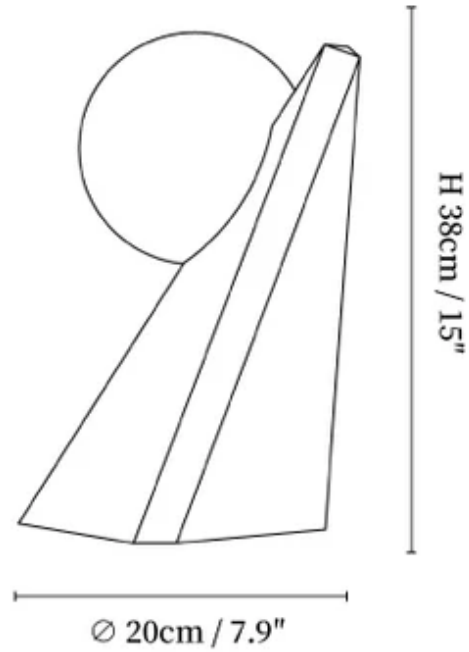

SPECIFICATION SHEET

SPECIFICATION DETAILS

*For custom options, consult factory for details

Fixture Dimensions	Ø7.9" x H15"
Light source	G9.
Wattage	5W incandescent bulb or LED equivalent.
Voltage	AC 110-240V
Dimming	Compatible with dimmable bulbs (bulb not included)
Control method	Inline On/Off push button switch.
Finishes	Black, Gunmetal black.
Shade Details	White.
Material	Iron, Stainless steel, Glass.
Cord Length	Supplied with switched plug cord, length ~59.1" (150.1cm).