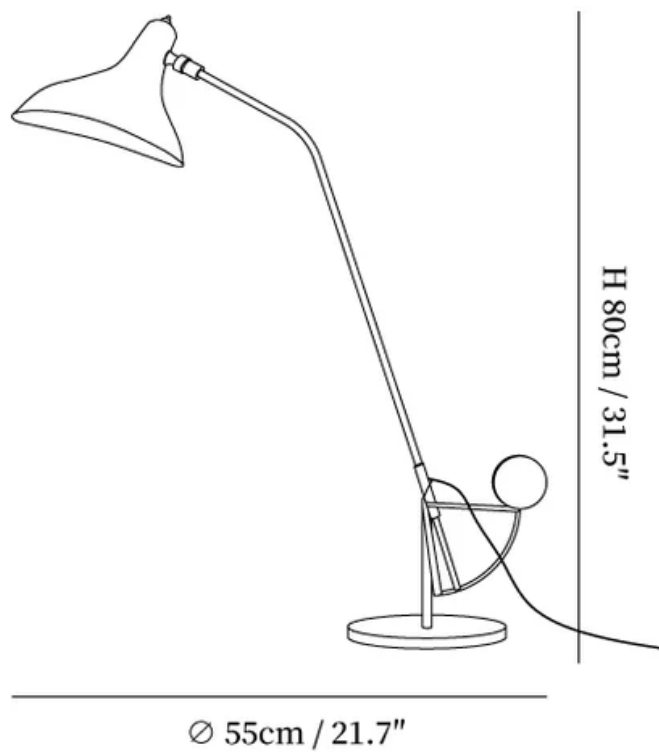

SPECIFICATION SHEET

SPECIFICATION DETAILS

*For custom options, consult factory for details

Fixture Dimensions	D 21.7" x H 31.5"
Light source	E26 or E27. (bulb not included)
Wattage	MAX 40W incandescent bulb or LED equivalent.
Voltage	AC 110-240V
Dimming	Compatible with dimmable bulbs (bulb not included)
Control method	In line ON / OFF switch.
Finishes	Black.
Shade Details	Black.
Material	Metal.
Cord Length	Supplied with switched plug cord, length ~59" (150cm).