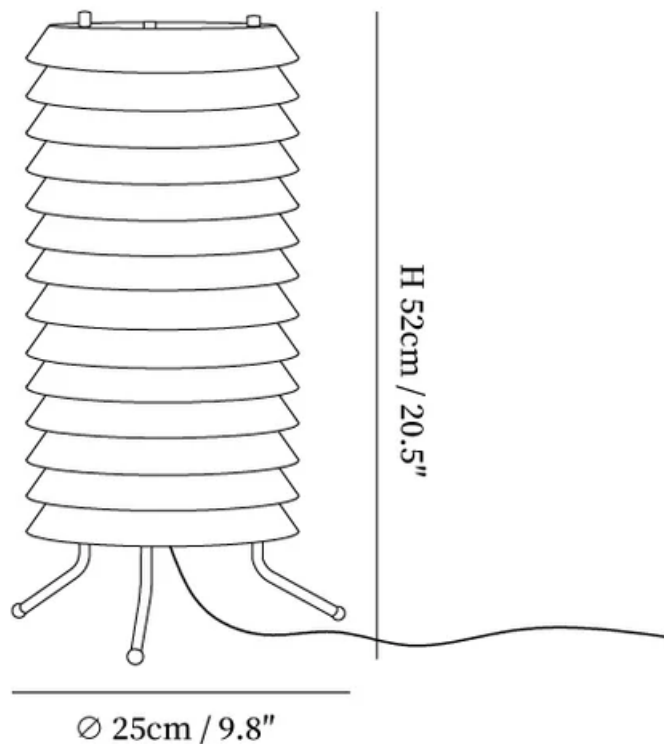

# SPECIFICATION SHEET

---

## SPECIFICATION DETAILS

\*For custom options, consult factory for details

<b>Fixture Dimensions</b>	D 9.8" x H 13.8", D 9.8" x H 20.5"
<b>Light source</b>	E26 or E27.
<b>Wattage</b>	MAX 40W incandescent bulb or LED equivalent.
<b>Voltage</b>	AC 110-240V
<b>Dimming</b>	Compatible with dimmable bulbs (bulb not included)
<b>Control method</b>	In line ON / OFF switch.
<b>Finishes</b>	Gold.
<b>Shade Details</b>	White.
<b>Material</b>	Metal.
<b>Cord Length</b>	Supplied with switched plug cord, length ~59" (150cm).