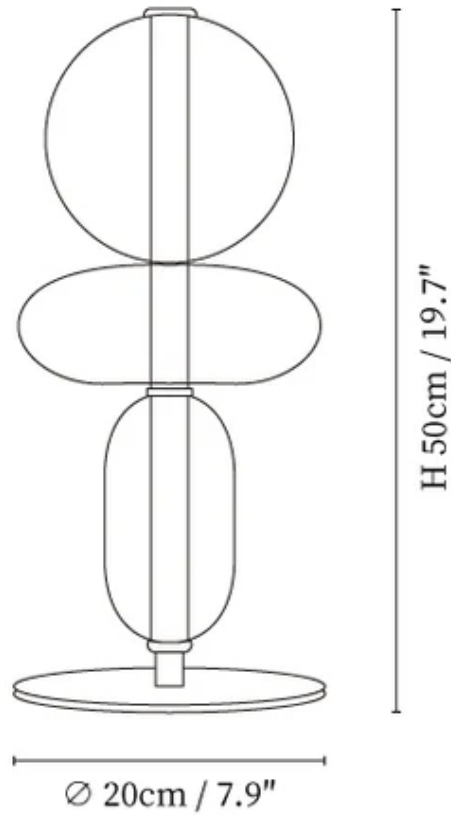

# SPECIFICATION SHEET

---

## SPECIFICATION DETAILS

\*For custom options, consult factory for details

<b>Fixture Dimensions</b>	D 7.9" x H 17.7"
<b>Light source</b>	Integrated LED
<b>Wattage</b>	~ 30W
<b>Voltage</b>	AC 110-240V
<b>Dimming</b>	Not supported
<b>CRI(Ra)</b>	90+ CRI
<b>Mounting</b>	Hardwired.
<b>LED Rated Life</b>	30000 hours
<b>Color Temperature</b>	Warm Light (3000K), Neutral Light (4000K), Cool Light (6000K)
<b>Control method</b>	Compatible with common wall switches (not included).
<b>Finishes</b>	Black.
<b>Shadow Details</b>	White, Green, Red, Black.
<b>Material</b>	Metal, Glass, Acrylic.

## SPECIFICATION DETAILS

\*For custom options, consult factory for details

<b>Fixture Dimensions</b>	D 7.9" x H 19.7"
<b>Light source</b>	Integrated LED
<b>Wattage</b>	~ 30W
<b>Voltage</b>	AC 110-240V
<b>Dimming</b>	Not supported
<b>CRI(Ra)</b>	90+ CRI
<b>Mounting</b>	Hardwired.
<b>LED Rated Life</b>	30000 hours
<b>Color Temperature</b>	Warm Light (3000K), Neutral Light (4000K), Cool Light (6000K)
<b>Control method</b>	Compatible with common wall switches (not included).
<b>Finishes</b>	Black.
<b>Shadow Details</b>	White, Green, Red, Black.
<b>Material</b>	Metal, Glass, Acrylic.

## SPECIFICATION DETAILS

\*For custom options, consult factory for details

<b>Fixture Dimmensions</b>	D 9.8" x H 29.5"
<b>Light source</b>	Integrated LED
<b>Wattage</b>	~ 30W
<b>Voltage</b>	AC 110-240V
<b>Dimming</b>	Not supported
<b>CRI(Ra)</b>	90+ CRI
<b>Mounting</b>	Hardwired.
<b>LED Rated Life</b>	30000 hours
<b>Color Temperature</b>	Warm Light (3000K), Neutral Light (4000K), Cool Light (6000K)
<b>Control method</b>	Compatible with common wall switches(not included).
<b>Finishes</b>	Black.
<b>Shadow Details</b>	White, Green, Red, Black.
<b>Material</b>	Metal, Glass, Acrylic.