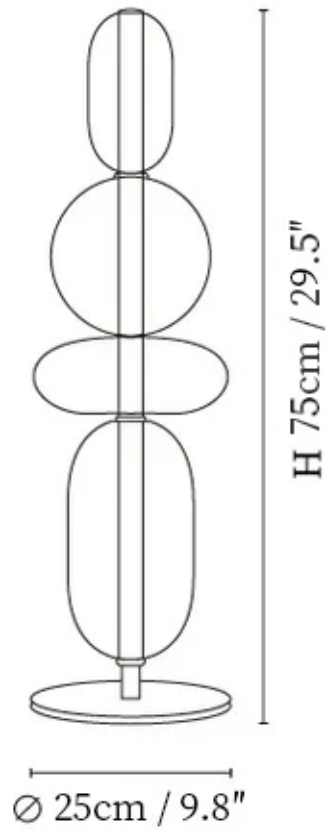

## SPECIFICATION DETAILS

\*For custom options, consult factory for details

<b>Fixture Dimensions</b>	D 7.9" x H 17.7"
<b>Light source</b>	Integrated LED
<b>Wattage</b>	~ 30W
<b>Voltage</b>	AC 110-240V
<b>Dimming</b>	Not supported
<b>CRI(Ra)</b>	90+ CRI
<b>Mounting</b>	Hardwired.
<b>LED Rated Life</b>	30000 hours
<b>Color Temperature</b>	Warm Light (3000K), Neutral Light (4000K), Cool Light (6000K)
<b>Control method</b>	Compatible with common wall switches (not included).
<b>Finishes</b>	Black.
<b>Shadow Details</b>	White, Green, Red, Black.
<b>Material</b>	Metal, Glass, Acrylic.

# SPECIFICATION SHEET

---

## SPECIFICATION DETAILS

\*For custom options, consult factory for details

<b>Fixture Dimensions</b>	D 7.9" x H 19.7"
<b>Light source</b>	Integrated LED
<b>Wattage</b>	~ 30W
<b>Voltage</b>	AC 110-240V
<b>Dimming</b>	Not supported
<b>CRI(Ra)</b>	90+ CRI
<b>Mounting</b>	Hardwired.
<b>LED Rated Life</b>	30000 hours
<b>Color Temperature</b>	Warm Light (3000K), Neutral Light (4000K), Cool Light (6000K)
<b>Control method</b>	Compatible with common wall switches (not included).
<b>Finishes</b>	Black.
<b>Shadow Details</b>	White, Green, Red, Black.
<b>Material</b>	Metal, Glass, Acrylic.

## SPECIFICATION DETAILS

\*For custom options, consult factory for details

<b>Fixture Dimmensions</b>	D 9.8" x H 29.5"
<b>Light source</b>	Integrated LED
<b>Wattage</b>	~ 30W
<b>Voltage</b>	AC 110-240V
<b>Dimming</b>	Not supported
<b>CRI(Ra)</b>	90+ CRI
<b>Mounting</b>	Hardwired.
<b>LED Rated Life</b>	30000 hours
<b>Color Temperature</b>	Warm Light (3000K), Neutral Light (4000K), Cool Light (6000K)
<b>Control method</b>	Compatible with common wall switches(not included).
<b>Finishes</b>	Black.
<b>Shadow Details</b>	White, Green, Red, Black.
<b>Material</b>	Metal, Glass, Acrylic.