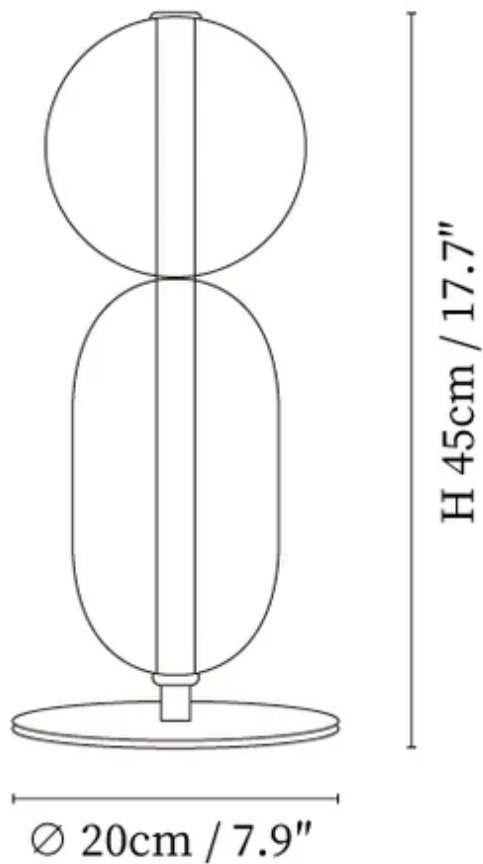

## SPECIFICATION DETAILS

\*For custom options, consult factory for details

<b>Fixture Dimensions</b>	D 7.9" x H 17.7"
<b>Light source</b>	Integrated LED
<b>Wattage</b>	~ 30W
<b>Voltage</b>	AC 110-240V
<b>Dimming</b>	Not supported
<b>CRI(Ra)</b>	90+ CRI
<b>Mounting</b>	Hardwired.
<b>LED Rated Life</b>	30000 hours
<b>Color Temperature</b>	Warm Light (3000K), Neutral Light (4000K), Cool Light (6000K)
<b>Control method</b>	Compatible with common wall switches (not included).
<b>Finishes</b>	Black.
<b>Shadow Details</b>	White, Green, Red, Black.
<b>Material</b>	Metal, Glass, Acrylic.

## SPECIFICATION DETAILS

\*For custom options, consult factory for details

<b>Fixture Dimensions</b>	D 7.9" x H 19.7"
<b>Light source</b>	Integrated LED
<b>Wattage</b>	~ 30W
<b>Voltage</b>	AC 110-240V
<b>Dimming</b>	Not supported
<b>CRI(Ra)</b>	90+ CRI
<b>Mounting</b>	Hardwired.
<b>LED Rated Life</b>	30000 hours
<b>Color Temperature</b>	Warm Light (3000K), Neutral Light (4000K), Cool Light (6000K)
<b>Control method</b>	Compatible with common wall switches (not included).
<b>Finishes</b>	Black.
<b>Shadow Details</b>	White, Green, Red, Black.
<b>Material</b>	Metal, Glass, Acrylic.

## SPECIFICATION DETAILS

\*For custom options, consult factory for details

<b>Fixture Dimmensions</b>	D 9.8" x H 29.5"
<b>Light source</b>	Integrated LED
<b>Wattage</b>	~ 30W
<b>Voltage</b>	AC 110-240V
<b>Dimming</b>	Not supported
<b>CRI(Ra)</b>	90+ CRI
<b>Mounting</b>	Hardwired.
<b>LED Rated Life</b>	30000 hours
<b>Color Temperature</b>	Warm Light (3000K), Neutral Light (4000K), Cool Light (6000K)
<b>Control method</b>	Compatible with common wall switches(not included).
<b>Finishes</b>	Black.
<b>Shadow Details</b>	White, Green, Red, Black.
<b>Material</b>	Metal, Glass, Acrylic.