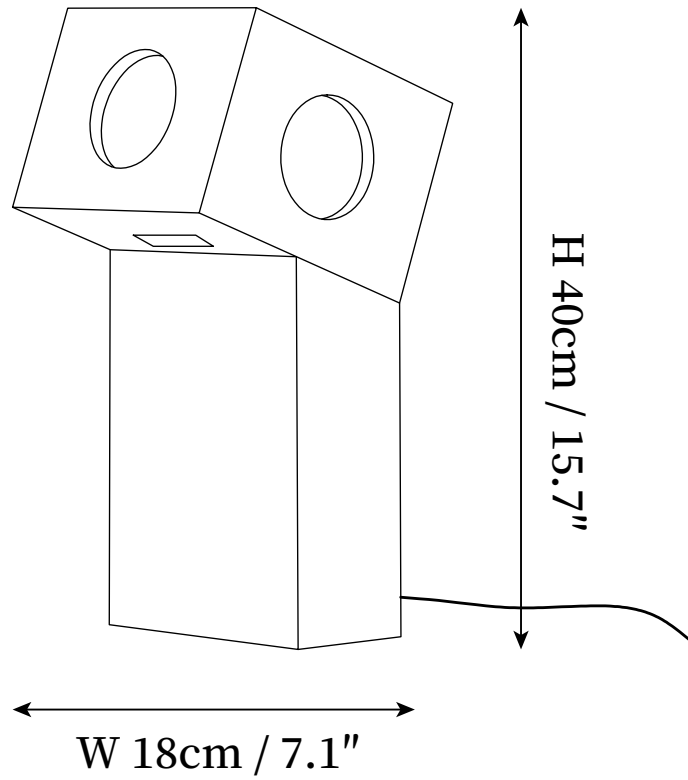

SPECIFICATION SHEET

SPECIFICATION DETAILS

*For custom options, consult factory for details

Fixture Dimensions	L 7.1" x W 7.1" x H 13.4"
Light source	E26 or E27. (bulb not included)
Wattage	MAX 40W incandescent bulb or LED equivalent.
Voltage	AC 110-240V
Dimming	Compatible with dimmable bulbs (bulb not included)
Control method	In line ON / OFF switch.
Finishes	Teak wood color.
Shade Details	Frosted white.
Material	Teak wood, PC.
Cord Length	Supplied with switched plug cord, length ~59" (150cm).

SPECIFICATION SHEET

SPECIFICATION DETAILS

*For custom options, consult factory for details

Fixture Dimensions	L 7.1" x W 7.1" x H 15.7"
Light source	E26 or E27. (bulb not included)
Wattage	MAX 40W incandescent bulb or LED equivalent.
Voltage	AC 110-240V
Dimming	Compatible with dimmable bulbs (bulb not included)
Control method	In line ON / OFF switch.
Finishes	Teak wood color.
Shade Details	Frosted white.
Material	Teak wood, PC.
Cord Length	Supplied with switched plug cord, length ~59" (150cm).