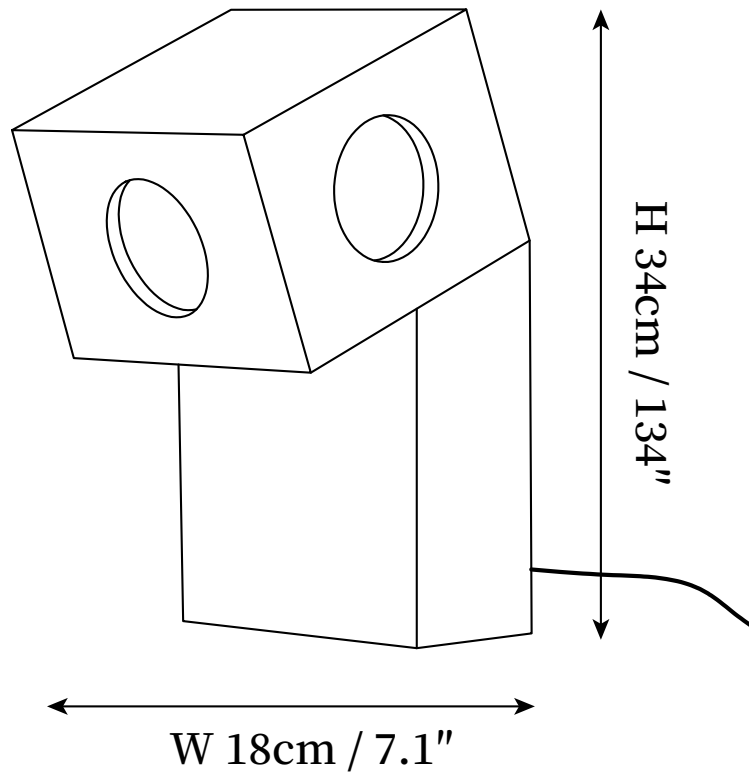

SPECIFICATION SHEET

SPECIFICATION DETAILS

*For custom options, consult factory for details

Fixture Dimensions	L 7.1" x W 7.1" x H 13.4"
Light source	E26 or E27. (bulb not included)
Wattage	MAX 40W incandescent bulb or LED equivalent.
Voltage	AC 110-240V
Dimming	Compatible with dimmable bulbs (bulb not included)
Control method	In line ON / OFF switch.
Finishes	Teak wood color.
Shade Details	Frosted white.
Material	Teak wood, PC.
Cord Length	Supplied with switched plug cord, length ~59" (150cm).

SPECIFICATION SHEET

SPECIFICATION DETAILS

*For custom options, consult factory for details

Fixture Dimensions	L 7.1" x W 7.1" x H 15.7"
Light source	E26 or E27. (bulb not included)
Wattage	MAX 40W incandescent bulb or LED equivalent.
Voltage	AC 110-240V
Dimming	Compatible with dimmable bulbs (bulb not included)
Control method	In line ON / OFF switch.
Finishes	Teak wood color.
Shade Details	Frosted white.
Material	Teak wood, PC.
Cord Length	Supplied with switched plug cord, length ~59" (150cm).