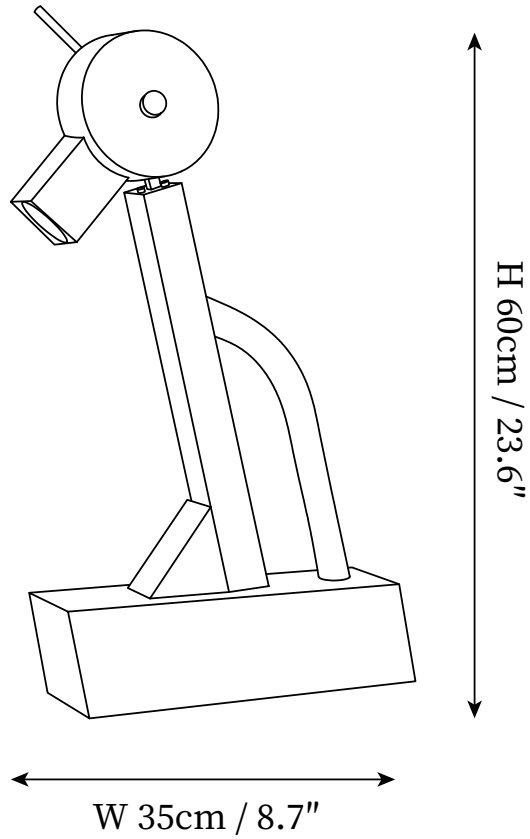

SPECIFICATION SHEET

SPECIFICATION DETAILS

*For custom options, consult factory for details

Fixture Dimensions	W 13.8" x H 23.6"
Light source	Integrated LED
Wattage	~ 5W incandescent bulb or LED equivalent.
Voltage	AC 110-240V
Dimming	Not supported
Control method	In line ON / OFF switch.
CRI(Ra)	90+CRI
LED Rated Life	30000 hours
Color Temperature	Warm Light (3000K), Neutral Light (4000K), Cool Light (6000K)
Finishes	Colorful.
Shade Details	Red.
Material	Metal.
Cord Length	Supplied with switched plug cord, length ~59" (150cm).