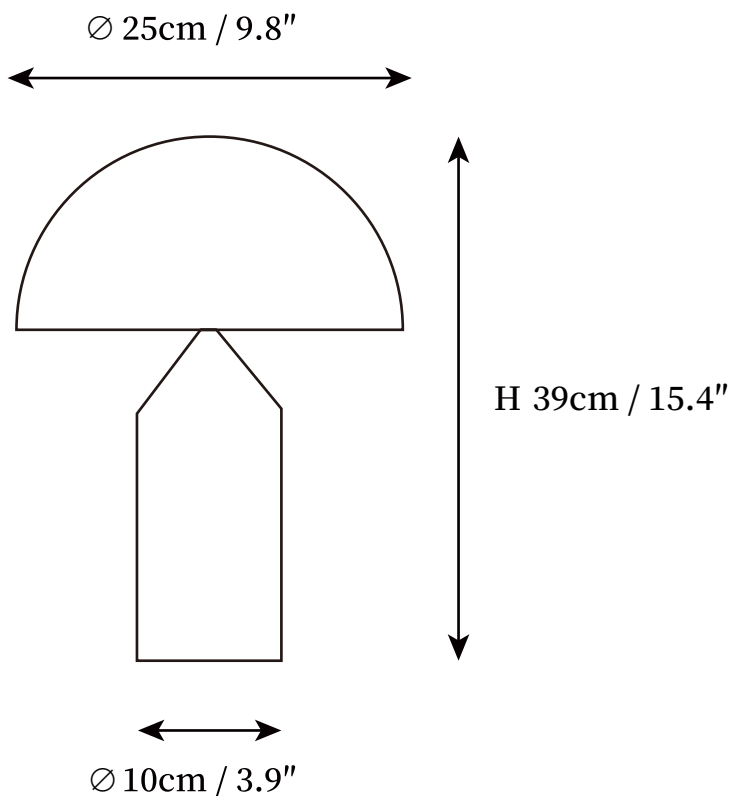

## SPECIFICATION DETAILS

\*For custom options, consult factory for details

<b>Fixture Dimensions</b>	D 9.8" x H 15.4"
<b>Light source</b>	E12, or E14. (bulb not included)
<b>Wattage</b>	MAX 15W incandescent bulb or LED equivalent.
<b>Voltage</b>	AC 110-240V
<b>Dimming</b>	Compatible with dimmable bulbs (bulb not included)
<b>Control method</b>	In line ON / OFF switch.
<b>Finishes</b>	White.
<b>Shade Details</b>	White.
<b>Material</b>	Metal, Glass.
<b>Cord Length</b>	Supplied with switched plug cord, length ~59" (150cm).

## SPECIFICATION DETAILS

\*For custom options, consult factory for details

<b>Fixture Dimensions</b>	D 13.8" x H 19.7"
<b>Light source</b>	E12, or E14. (bulb not included)
<b>Wattage</b>	MAX 15W incandescent bulb or LED equivalent.
<b>Voltage</b>	AC 110-240V
<b>Dimming</b>	Compatible with dimmable bulbs (bulb not included)
<b>Control method</b>	In line ON / OFF switch.
<b>Finishes</b>	White.
<b>Shade Details</b>	White.
<b>Material</b>	Metal, Glass.
<b>Cord Length</b>	Supplied with switched plug cord, length ~59" (150cm).