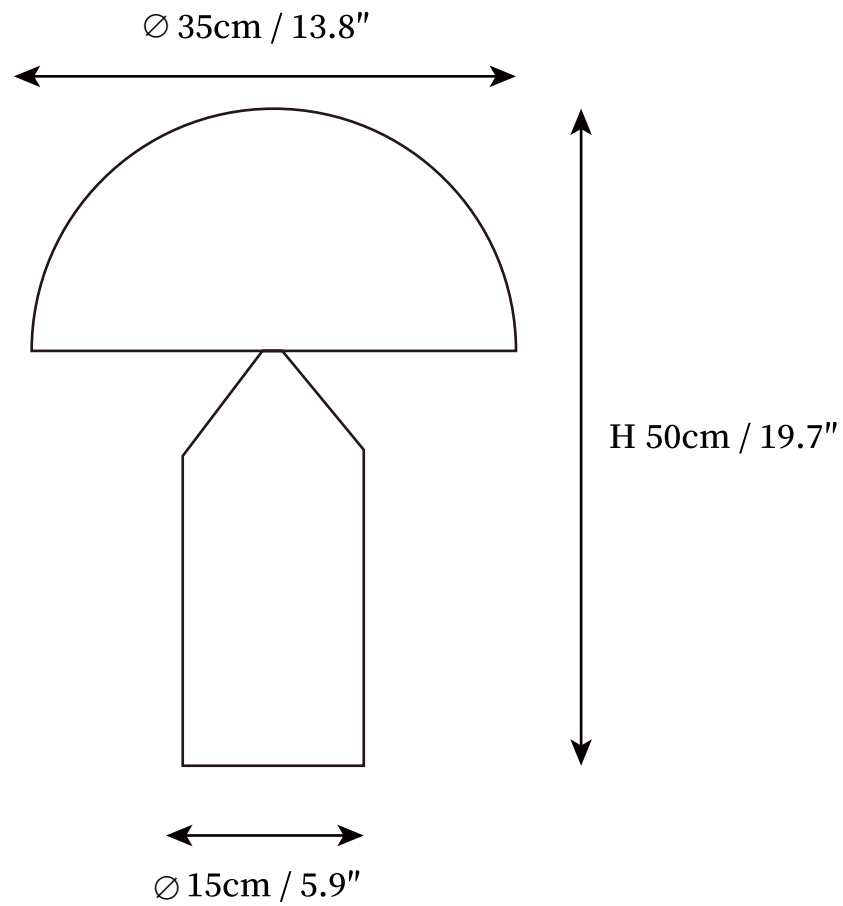

## SPECIFICATION DETAILS

\*For custom options, consult factory for details

<b>Fixture Dimensions</b>	D 9.8" x H 15.4"
<b>Light source</b>	E12, or E14. (bulb not included)
<b>Wattage</b>	MAX 15W incandescent bulb or LED equivalent.
<b>Voltage</b>	AC 110-240V
<b>Dimming</b>	Compatible with dimmable bulbs (bulb not included)
<b>Control method</b>	In line ON / OFF switch.
<b>Finishes</b>	White.
<b>Shade Details</b>	White.
<b>Material</b>	Metal, Glass.
<b>Cord Length</b>	Supplied with switched plug cord, length ~59" (150cm).

## SPECIFICATION DETAILS

\*For custom options, consult factory for details

<b>Fixture Dimensions</b>	D 13.8" x H 19.7"
<b>Light source</b>	E12, or E14. (bulb not included)
<b>Wattage</b>	MAX 15W incandescent bulb or LED equivalent.
<b>Voltage</b>	AC 110-240V
<b>Dimming</b>	Compatible with dimmable bulbs (bulb not included)
<b>Control method</b>	In line ON / OFF switch.
<b>Finishes</b>	White.
<b>Shade Details</b>	White.
<b>Material</b>	Metal, Glass.
<b>Cord Length</b>	Supplied with switched plug cord, length ~59" (150cm).