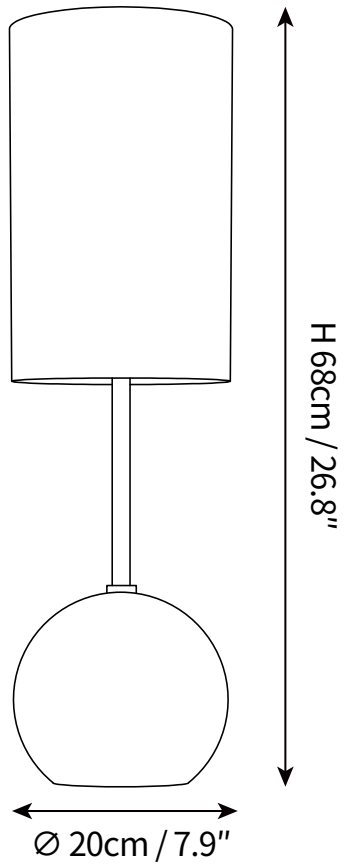

SPECIFICATION SHEET

SPECIFICATION DETAILS

*For custom options, consult factory for details

Fixture Dimensions	D 7.9" x H 26.8"
Light source	E26 or E27 (bulb not included)
Wattage	MAX 40W incandescent bulb or LED equivalent.
Voltage	AC 110-240V
Dimming	Compatible with dimmable bulbs (bulb not included)
Control method	In line ON / OFF switch.
Finishes	Nature wood, Walnut wood.
Shade Details	White.
Material	Fabric, Wood, Metal.
Cord Length	Supplied with switched plug cord, length ~59" (150cm).
