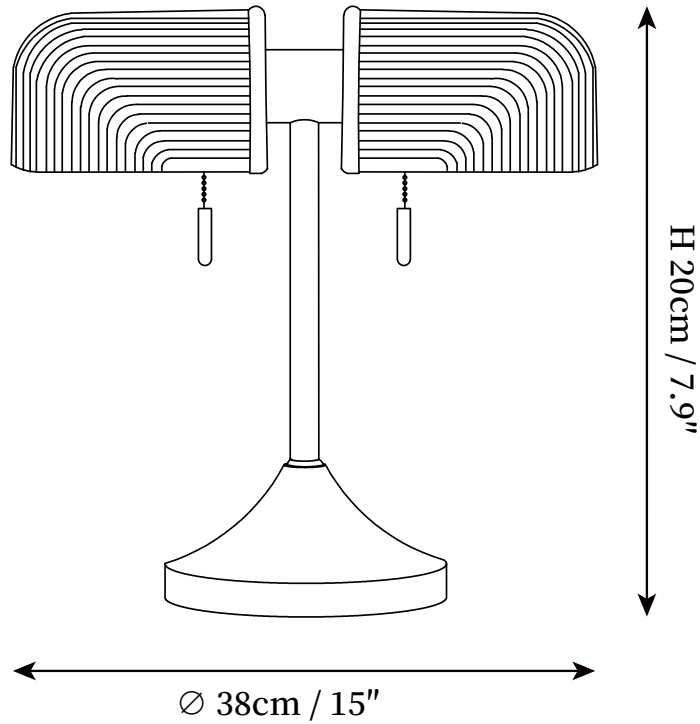

SPECIFICATION SHEET

SPECIFICATION DETAILS

*For custom options, consult factory for details

Fixture Dimensions	D 15" x H 7.9"
Light source	Integrated LED
Wattage	~ 5W incandescent bulb or LED equivalent.
Voltage	AC 110-240V
Dimming	Not supported
Control method	In line ON / OFF switch.
CRI(Ra)	90+CRI
LED Rated Life	30000 hours
Color Temperature	Warm Light (3000K), Neutral Light (4000K), Cool Light (6000K)
Finishes	Gold.
Shade Details	Green, White.
Material	Metal, Glass.
Cord Length	Supplied with switched plug cord, length ~59" (150cm).