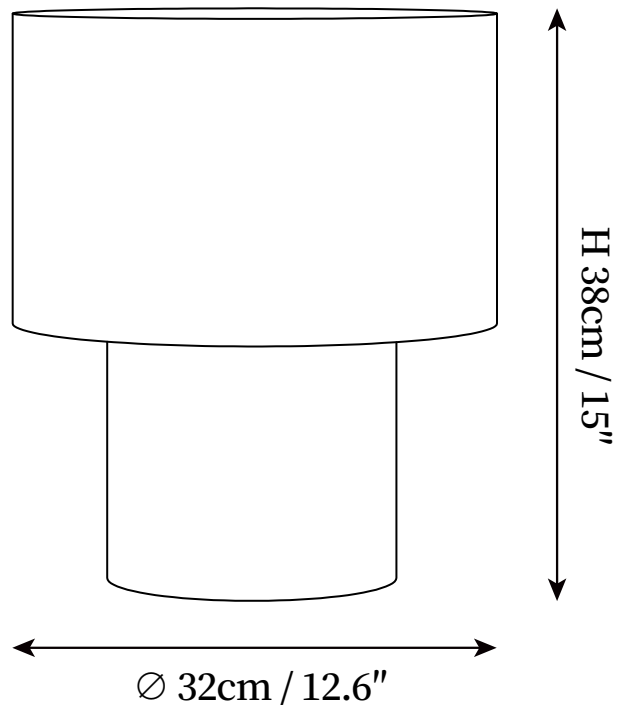

## SPECIFICATION DETAILS

\*For custom options, consult factory for details

|                           |   |
|---------------------------|---|
| <b>Fixture Dimensions</b> | D 12.6" x H 15"   |
| <b>Light source</b>       | E26 or E27 (bulb not included)                            |
| <b>Wattage</b>            | MAX 40W incandescent bulb or LED equivalent.              |
| <b>Voltage</b>            | AC 110-240V   |
| <b>Dimming</b>            | Compatible with dimmable bulbs (bulb not included)        |
| <b>Control method</b>     | In line ON / OFF switch.                                  |
| <b>Finishes</b>           | Black.  |
| <b>Shade Details</b>      | Beige.  |
| <b>Material</b>           | Fabric, Metal.  |
| <b>Cord Length</b>        | Supplied with switched plug cord, length ~59"<br>(150cm). |

## SPECIFICATION DETAILS

\*For custom options, consult factory for details

|                           |  |
|---------------------------|--|
| <b>Fixture Dimensions</b> | D 19.7" x H 20.5"                                      |
| <b>Light source</b>       | E26 or E27 (bulb not included)                         |
| <b>Wattage</b>            | MAX 40W incandescent bulb or LED equivalent.           |
| <b>Voltage</b>            | AC 110-240V  |
| <b>Dimming</b>            | Compatible with dimmable bulbs (bulb not included)     |
| <b>Control method</b>     | In line ON / OFF switch.                               |
| <b>Finishes</b>           | Black.   |
| <b>Shade Details</b>      | Beige.   |
| <b>Material</b>           | Fabric, Metal.   |
| <b>Cord Length</b>        | Supplied with switched plug cord, length ~59" (150cm). |