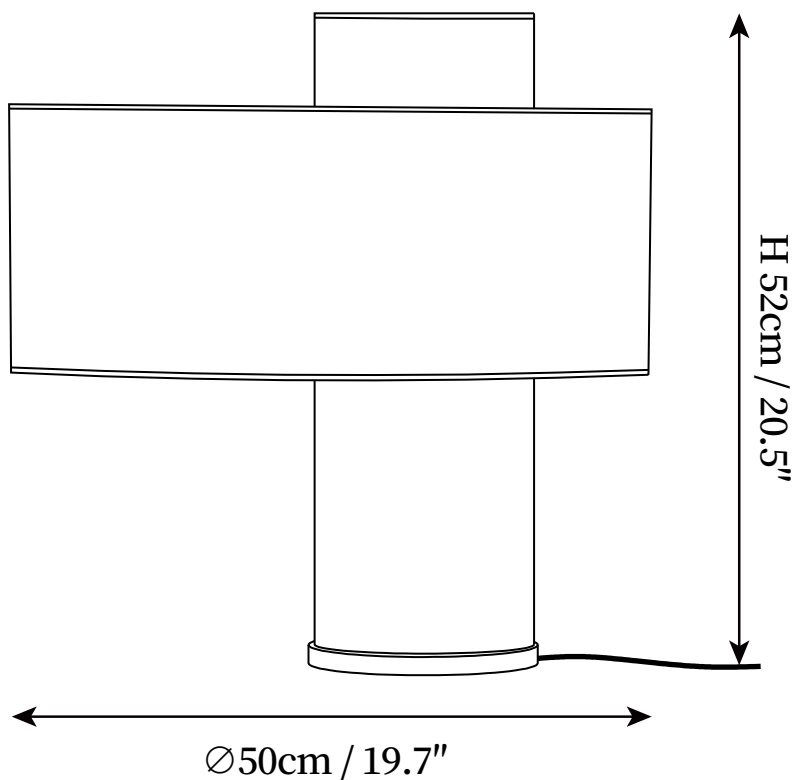

## SPECIFICATION DETAILS

\*For custom options, consult factory for details

|                           |   |
|---------------------------|---|
| <b>Fixture Dimensions</b> | D 12.6" x H 15"   |
| <b>Light source</b>       | E26 or E27 (bulb not included)                            |
| <b>Wattage</b>            | MAX 40W incandescent bulb or LED equivalent.              |
| <b>Voltage</b>            | AC 110-240V   |
| <b>Dimming</b>            | Compatible with dimmable bulbs (bulb not included)        |
| <b>Control method</b>     | In line ON / OFF switch.                                  |
| <b>Finishes</b>           | Black.  |
| <b>Shade Details</b>      | Beige.  |
| <b>Material</b>           | Fabric, Metal.  |
| <b>Cord Length</b>        | Supplied with switched plug cord, length ~59"<br>(150cm). |

## SPECIFICATION DETAILS

\*For custom options, consult factory for details

|                           |  |
|---------------------------|--|
| <b>Fixture Dimensions</b> | D 19.7" x H 20.5"                                      |
| <b>Light source</b>       | E26 or E27 (bulb not included)                         |
| <b>Wattage</b>            | MAX 40W incandescent bulb or LED equivalent.           |
| <b>Voltage</b>            | AC 110-240V  |
| <b>Dimming</b>            | Compatible with dimmable bulbs (bulb not included)     |
| <b>Control method</b>     | In line ON / OFF switch.                               |
| <b>Finishes</b>           | Black.   |
| <b>Shade Details</b>      | Beige.   |
| <b>Material</b>           | Fabric, Metal.   |
| <b>Cord Length</b>        | Supplied with switched plug cord, length ~59" (150cm). |