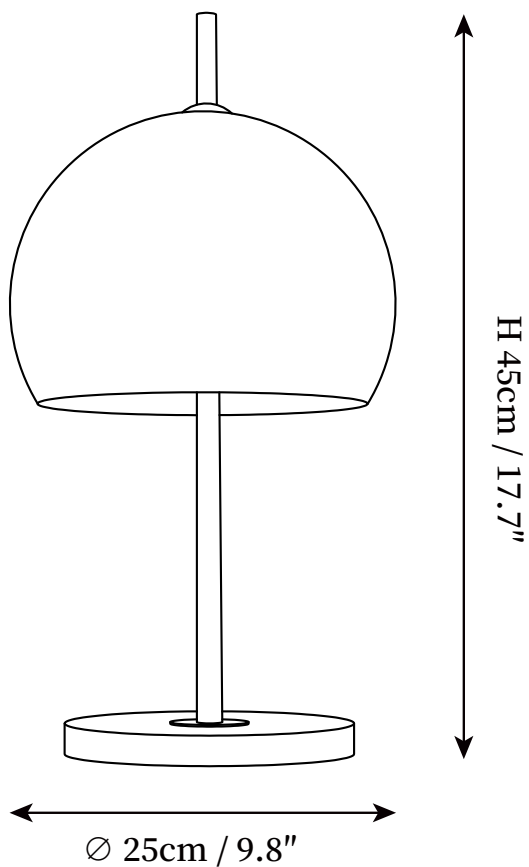

SPECIFICATION SHEET

SPECIFICATION DETAILS

*For custom options, consult factory for details

Fixture Dimensions	D 9.8" x H 17.7"
Light source	E26 or E27 (bulb not included)
Wattage	MAX 40W incandescent bulb or LED equivalent.
Voltage	AC 110-240V
Dimming	Compatible with dimmable bulbs (bulb not included)
Control method	In line ON / OFF switch.
Finishes	Chrome.
Shade Details	Yellow.
Material	Metal, Glass.
Cord Length	Supplied with switched plug cord, length ~59" (150cm).

SPECIFICATION SHEET

SPECIFICATION DETAILS

*For custom options, consult factory for details

Fixture Dimensions	D 11.8" x H 14.2"
Light source	E26 or E27 (bulb not included)
Wattage	MAX 40W incandescent bulb or LED equivalent.
Voltage	AC 110-240V
Dimming	Compatible with dimmable bulbs (bulb not included)
Control method	In line ON / OFF switch.
Finishes	Chrome.
Shade Details	Yellow.
Material	Metal, Glass.
Cord Length	Supplied with switched plug cord, length ~59" (150cm).