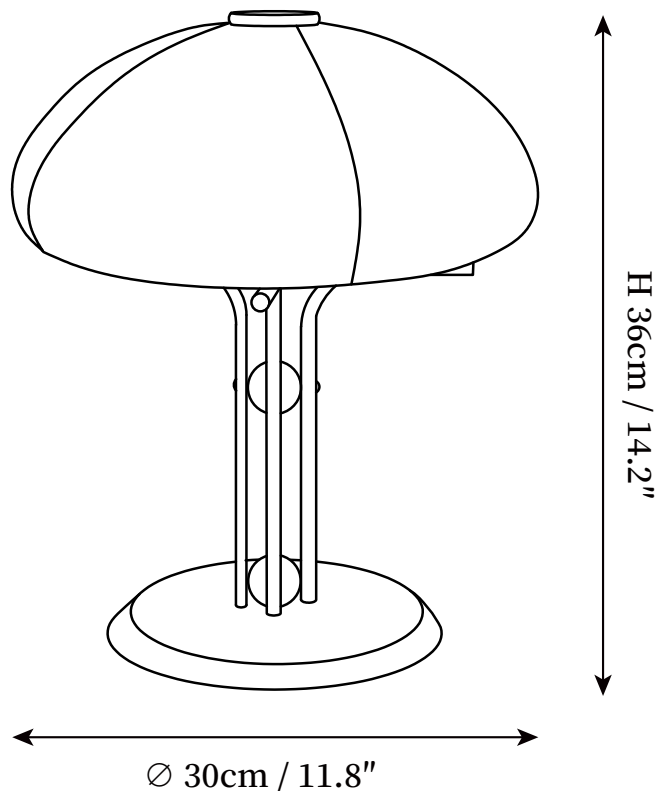

SPECIFICATION SHEET

SPECIFICATION DETAILS

*For custom options, consult factory for details

Fixture Dimensions	D 9.8" x H 17.7"
Light source	E26 or E27 (bulb not included)
Wattage	MAX 40W incandescent bulb or LED equivalent.
Voltage	AC 110-240V
Dimming	Compatible with dimmable bulbs (bulb not included)
Control method	In line ON / OFF switch.
Finishes	Chrome.
Shade Details	Yellow.
Material	Metal, Glass.
Cord Length	Supplied with switched plug cord, length ~59" (150cm).

SPECIFICATION SHEET

SPECIFICATION DETAILS

*For custom options, consult factory for details

Fixture Dimensions	D 11.8" x H 14.2"
Light source	E26 or E27 (bulb not included)
Wattage	MAX 40W incandescent bulb or LED equivalent.
Voltage	AC 110-240V
Dimming	Compatible with dimmable bulbs (bulb not included)
Control method	In line ON / OFF switch.
Finishes	Chrome.
Shade Details	Yellow.
Material	Metal, Glass.
Cord Length	Supplied with switched plug cord, length ~59" (150cm).