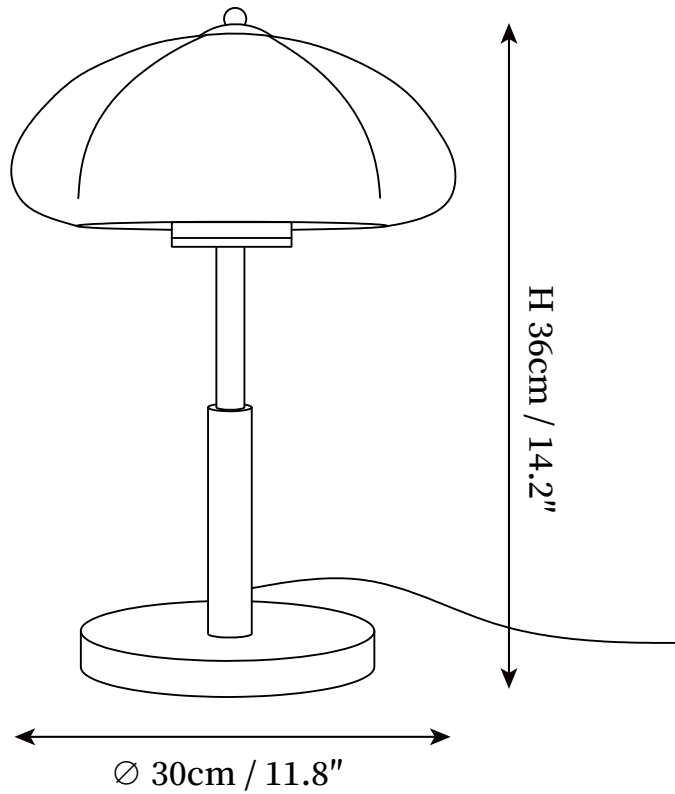

SPECIFICATION SHEET

SPECIFICATION DETAILS

*For custom options, consult factory for details

Fixture Dimensions	D 9.8" x H 17.7"
Light source	E26 or E27 (bulb not included)
Wattage	MAX 40W incandescent bulb or LED equivalent.
Voltage	AC 110-240V
Dimming	Compatible with dimmable bulbs (bulb not included)
Control method	In line ON / OFF switch.
Finishes	Chrome.
Shade Details	Yellow.
Material	Metal, Glass.
Cord Length	Supplied with switched plug cord, length ~59" (150cm).

SPECIFICATION SHEET

SPECIFICATION DETAILS

*For custom options, consult factory for details

Fixture Dimensions	D 11.8" x H 14.2"
Light source	E26 or E27 (bulb not included)
Wattage	MAX 40W incandescent bulb or LED equivalent.
Voltage	AC 110-240V
Dimming	Compatible with dimmable bulbs (bulb not included)
Control method	In line ON / OFF switch.
Finishes	Chrome.
Shade Details	Yellow.
Material	Metal, Glass.
Cord Length	Supplied with switched plug cord, length ~59" (150cm).