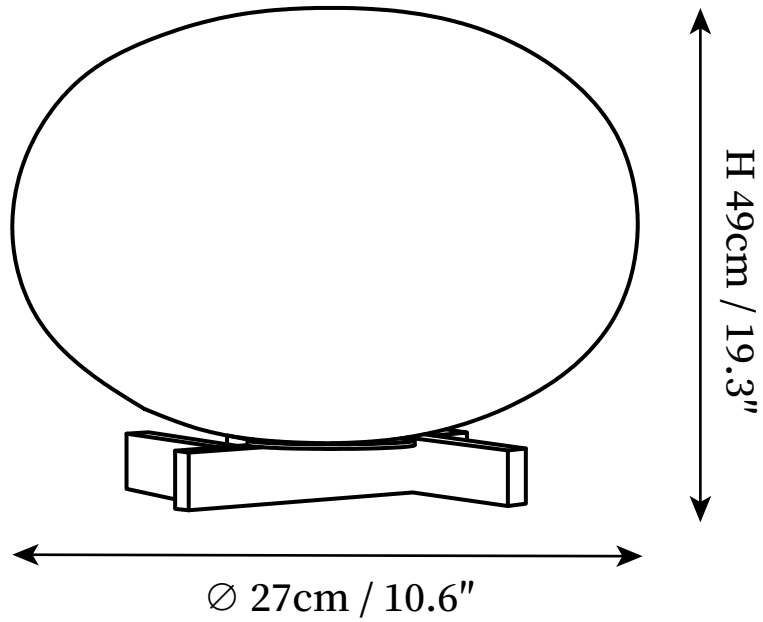

SPECIFICATION SHEET

SPECIFICATION DETAILS

*For custom options, consult factory for details

Fixture Dimensions	D 10.6" x H 19.3"
Light source	Integrated LED
Wattage	~ 10W
Voltage	AC 110-240V
Dimming	Not supported
Control method	In line ON / OFF switch.
CRI(Ra)	90+CRI
LED Rated Life	30000 hours
Color Temperature	Warm Light (3000K), Neutral Light (4000K), Cool Light (6000K)
Finishes	Gold.
Shade Details	White.
Material	Metal, Aluminum, Glass.
Cord Length	Supplied with switched plug cord, length ~59" (150cm).