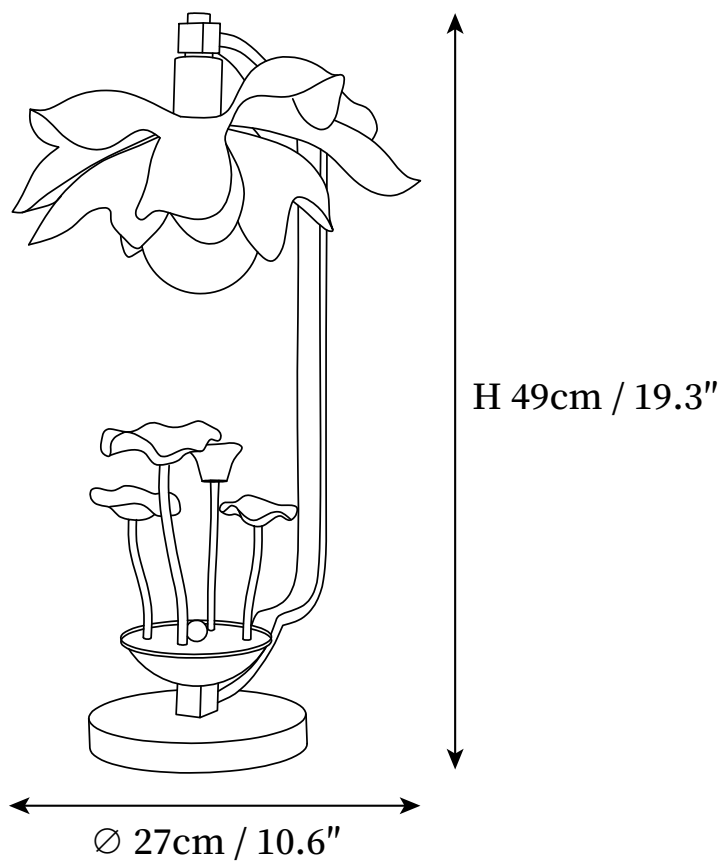

SPECIFICATION SHEET

SPECIFICATION DETAILS

*For custom options, consult factory for details

Fixture Dimensions	D 10.6" x H 19.3"
Light source	E26 or E27. (bulb not included)
Wattage	MAX 40W incandescent bulb or LED equivalent.
Voltage	AC 110-240V
Dimming	Compatible with dimmable bulbs (bulb not included)
Control method	In line ON / OFF switch.
Finishes	Gold & Black.
Shade Details	Pink, White, Blue.
Material	Metal, Resin, Ceramic.
Cord Length	Supplied with switched plug cord, length ~59" (150cm).