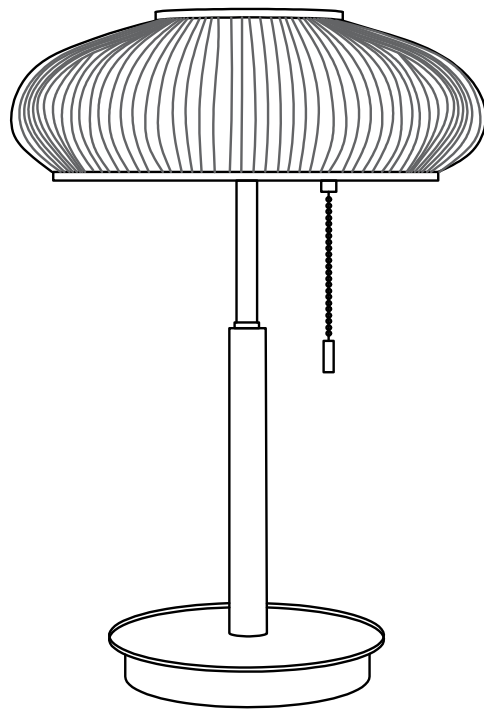

# SPECIFICATION SHEET

---

H 46cm / 18.1"

Ø 31cm / 12.2"

## SPECIFICATION DETAILS

\*For custom options, consult factory for details

---

<b>Fixture Dimensions</b>	D 12.2" x H 18.1"
<b>Light source</b>	E26 or E27 (bulb not included)
<b>Wattage</b>	MAX 40W incandescent bulb or LED equivalent.
<b>Voltage</b>	AC 110-240V
<b>Dimming</b>	Compatible with dimmable bulbs (bulb not included)
<b>Control method</b>	In line ON / OFF switch.
<b>Finishes</b>	Gold
<b>Shade Details</b>	White.
<b>Material</b>	Metal, Glass, Wood.
<b>Cord Length</b>	Supplied with switched plug cord, length ~59" (150cm).