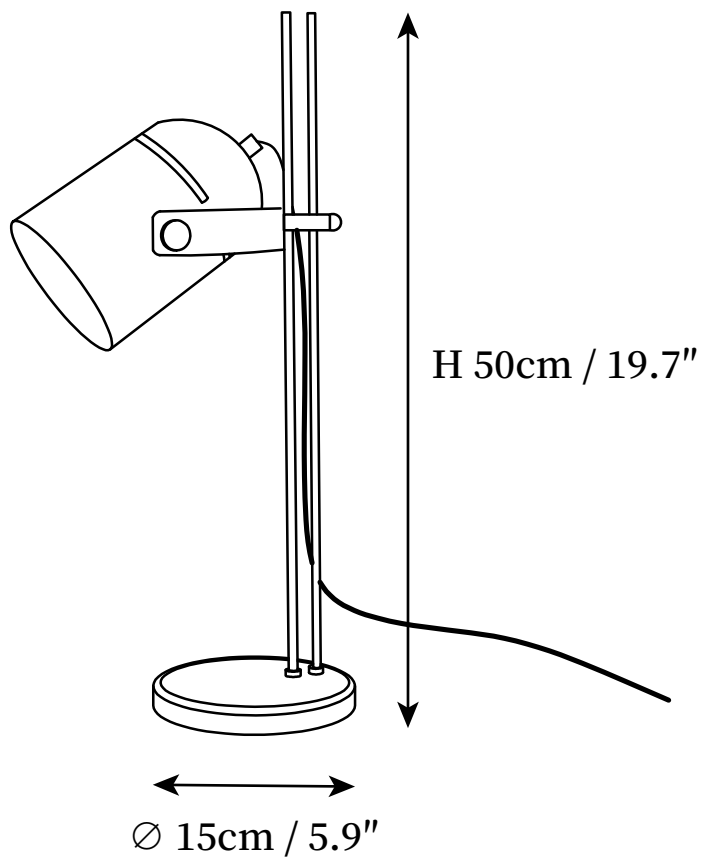

SPECIFICATION SHEET

SPECIFICATION DETAILS

*For custom options, consult factory for details

Fixture Dimensions	D 5.9" x H 19.7"
Light source	E26 or E27 (bulb not included)
Wattage	MAX 40W incandescent bulb or LED equivalent.
Voltage	AC 110-240V
Dimming	Compatible with dimmable bulbs (bulb not included)
Control method	In line ON / OFF switch.
Finishes	Chrome
Shade Details	Orange, Green, Black.
Material	Metal.
Cord Length	Supplied with switched plug cord, length ~59" (150cm).